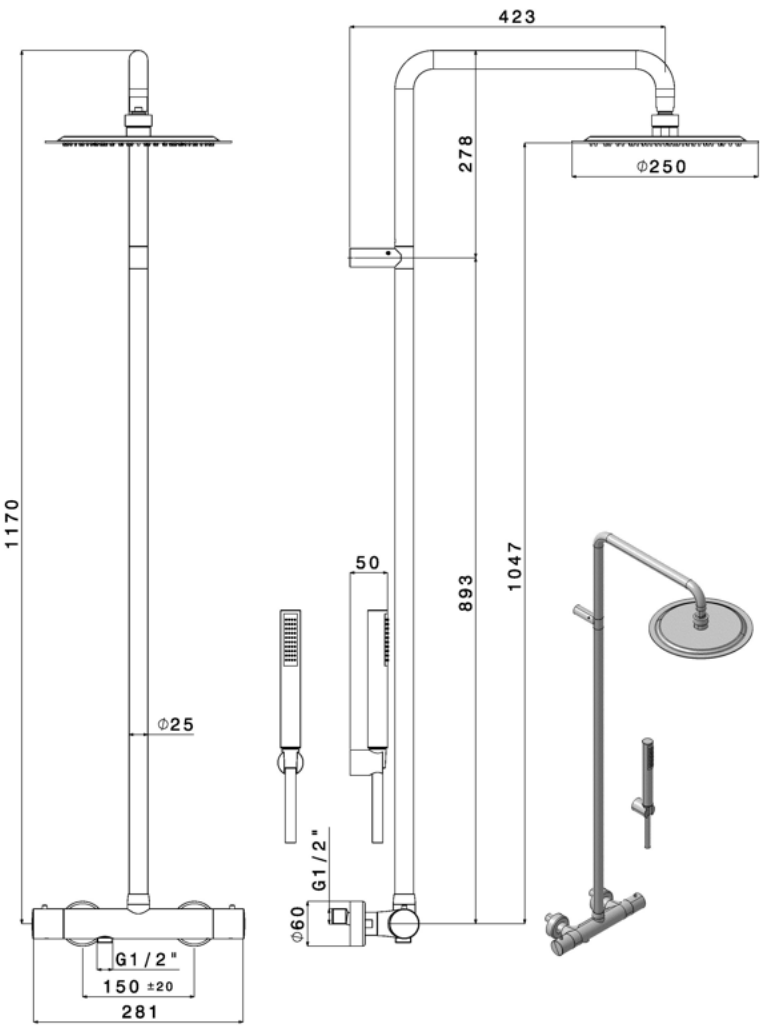

NERO – THERMOSTATIC SHOWER SYSTEM – BLACK MATT

SKU 156545

PICTURE:

DIMENSIONS:

Type	Thermostatic shower system with handshower set
Finish	Black matt
Material	Brass
Type of connection	Universal: G 1/2"
Cartridge	Ceramic
Handle	Metal
Fixation	Wall mounted
Water saving	Yes
Non-return valve	Yes
Energy saving	Yes
ECO handle	No
Cold body	No
Safety button 38°C	Yes
Hand shower output pressure 3 bar	11.3 l/min
Head shower output pressure 3 bar	9 l/min
Easy clean anti lime	Yes
Shower hose	PVC, L= 150 cm
Hand shower	Metal, 1 jet
Head shower	Metal, Ø 250 mm
Certificate	ACS, Belgaqua
Weight	5 kg
Warranty	5 years
Extra's	Anti-twist, anti-kink, fixation set included