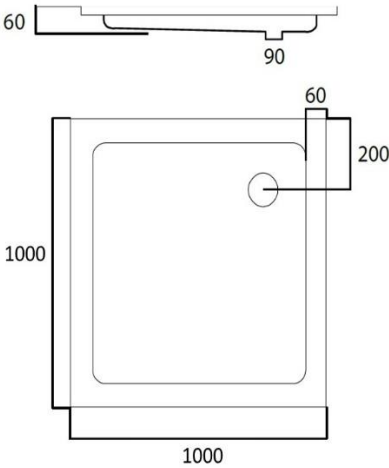

HORUS MAT – SHOWER TRAY – 900 X 900 X 45 MM

SKU 122105

DIMENSIONS: Length: 900 mm
 Width: 900 mm
 Height: 45-60 mm

Shower tray	Square
Material	Acrylic
Thickness	4 mm
Colour	White matt
Feet	Not included
Drainage	Not included
Drain Ø	Diameter 90 mm
Certified	In accordance with EU standards
Weight	12 kg
Warranty	5 years
Extra	Option: - Feet: sku 118005 - standard Siphon: sku 130133