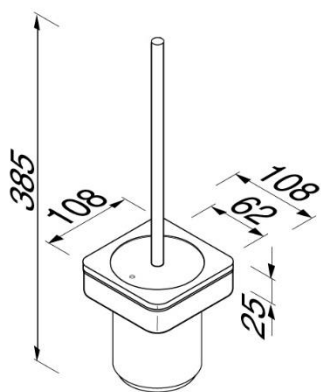

Frame Collection

918811-02-06

Toilet brush holder with lid

- Material: Brass
- Finish: Chrome plating
- Black inlay with textured surface outside and high gloss surface inside
- Removable, easy to clean inlay with hygienic reservoir
- Toilet brush with flexible lid and black brush head
- Concealed fixing
- Incl. mounting set

108x108x385 mm

Quality has proven to be of decisive importance, which is why we can offer a 12-year warranty period for our chrome products. The entire selection is developed in Amersfoort. Geesa is certified according to the ISO 9001-2008 standard for design, productions and the delivery of bathroom accessories. Geesa reserve the right to change product specification.