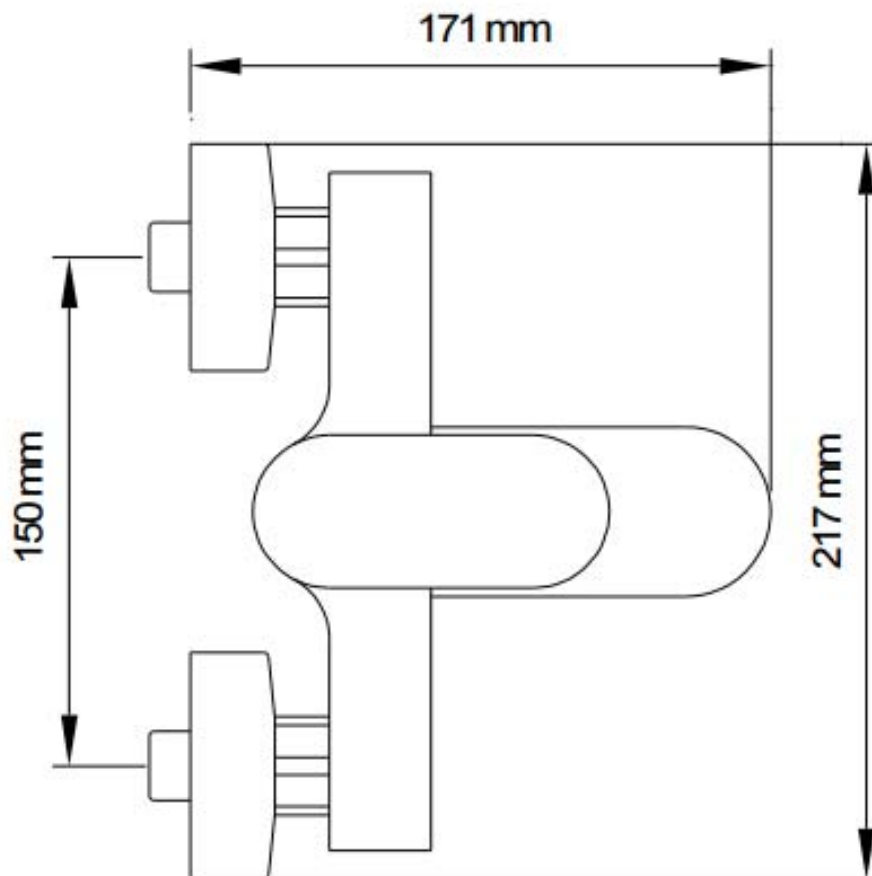

NERA – SHOWER/BATH MIXER

SKU 157161

NERA – SHOWER/BATH MIXER

SKU 157161

<u>Dimensions:</u>	distance from axis: 150 mm
<u>Material:</u>	brass
<u>Colour:</u>	chromed
<u>Mounting:</u>	wall-mounted
<u>Characteristics:</u>	<ul style="list-style-type: none">- shower/bath mixer- with complete shower set- ceramic discs- Belgaqua approved