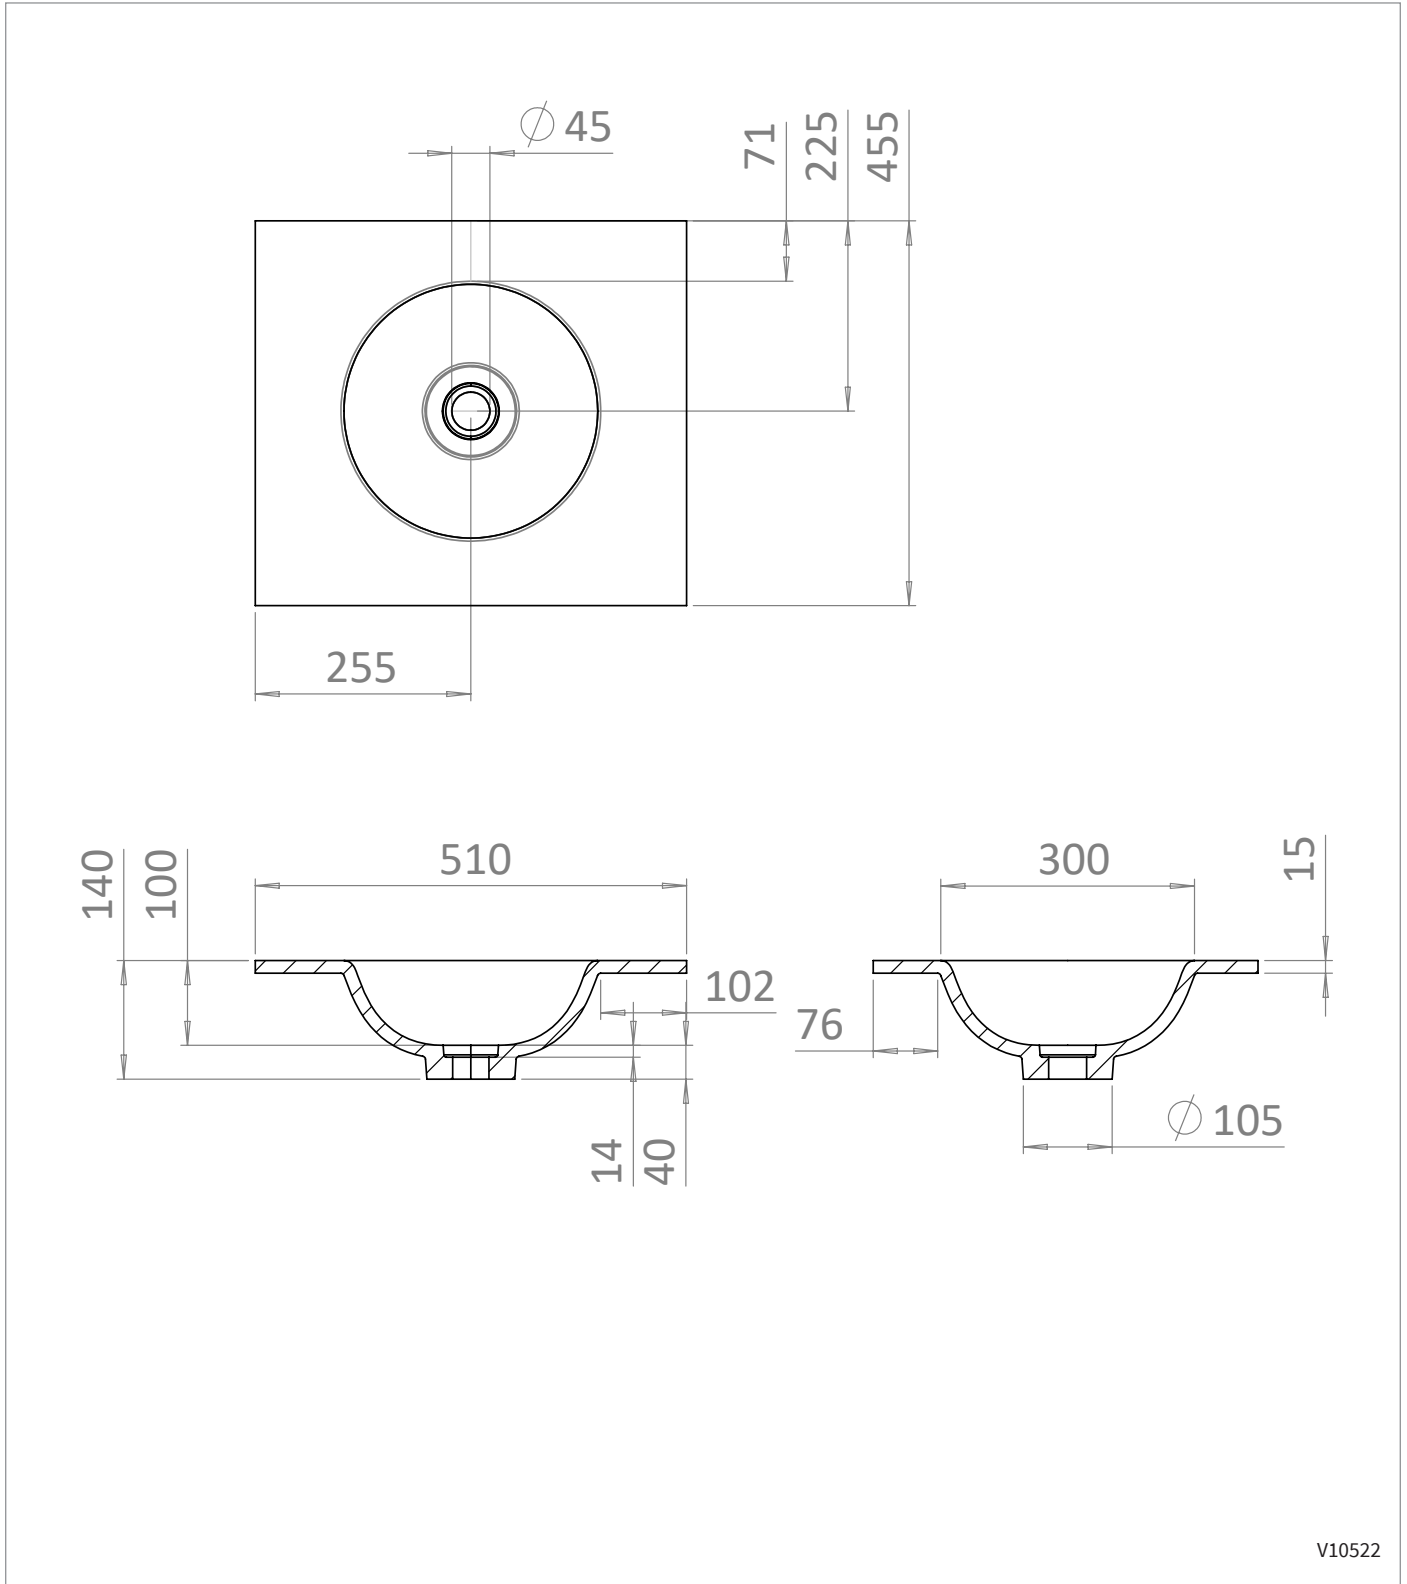

# PRODUCT DATA SHEET

PRODUCT CODE  
IF500SPW

RANGE  
INFINITY

DESCRIPTION  
500mm Basin 0TH Polar White

COLOUR Polar White

COLOUR CODE/ REFERENCE Crosswater Exclusive

MATERIAL Minerva Solid Surface

STANDARDS EN 31  
EN 14688 - CLO

INSTALLATION TYPE Furniture Mounted

CAPACITY OF WATER AT  
OVERFLOW LEVEL 4.2 L

BASIN WASTE SIZE 45mm

TAP HOLES 0

OVERFLOW No

WARRANTY 10 Years

## TECHNICAL DIMENSIONS

Dimensions in mm unless otherwise specified.

Tolerances (per material type) apply.

V10522