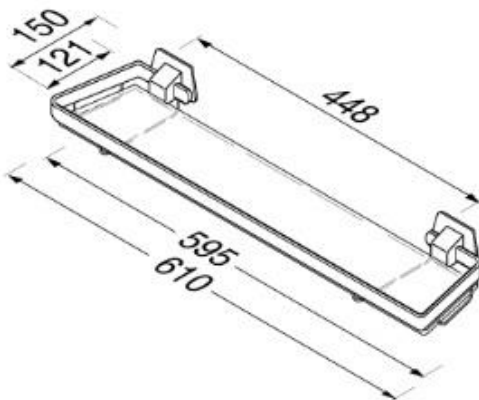

Standard collection

917191-60

Shelf holder

Shelf holder 60 cm

- Material: chrome plated brass
- Concealed fixing
- Guarantee: 12 years

- 595x150x448 mm

Quality has proven to be of decisive importance in recent years, which is why we can offer a 12-year warranty period for our chrome products. The entire selection is developed in Amersfoort. Geesa is certified according to the ISO 9001-2008 standard for design, productions and the delivery of bathroom accessories. 10/2015