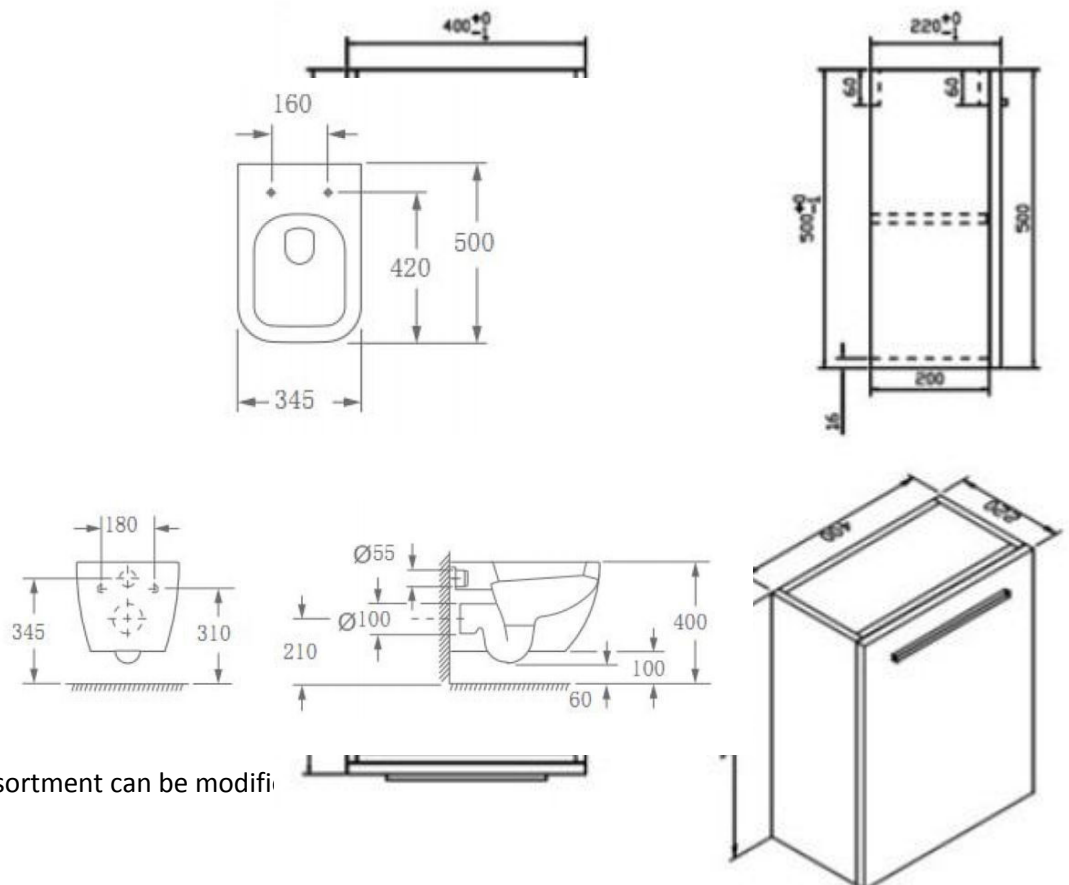

**SUN – WALL-HUNG TOILET PACK - 500 X 340 X 345 MM**

**SKU 050563**

PICTURE

DIMENSIONS

01.2017

Dimensions and assortment can be modified

<b>Type of toilets</b>	WC Pack
<b>Material</b>	Porcelain
<b>Colour</b>	White
<b>Finishing</b>	Brilliant
<b>Mounting</b>	wall-hung
<b>With toilet seat</b>	Yes – slim seat
<b>Type of toilet seat</b>	Soft-close & Take-off
<b>Material and colour of seat</b>	White duroplast
<b>With cistern</b>	/
<b>Type of flushing</b>	/
<b>Type of outlet</b>	P-trap (horizontal)
<b>Weight</b>	23 kg
<b>Warranty</b>	5 years
<b>Extras</b>	/
<b>With fixation set</b>	Yes