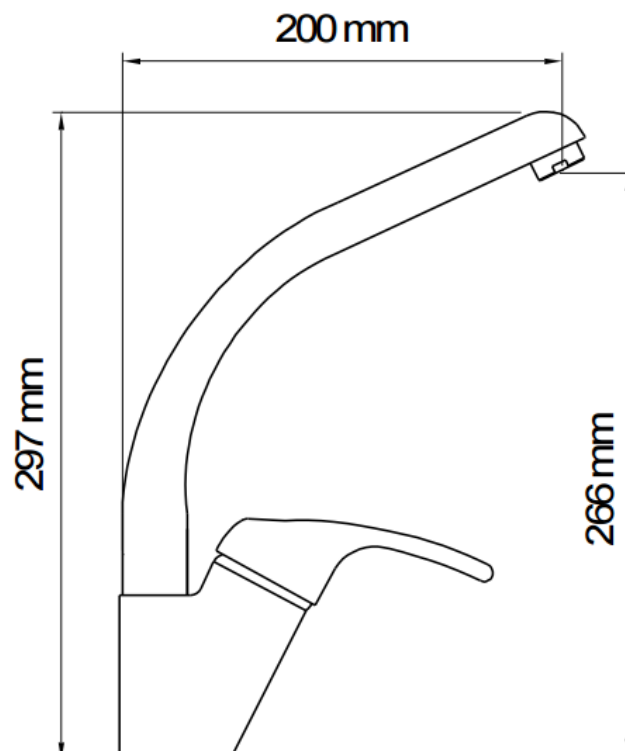

TAURA – KITCHEN MIXER

SKU 157128

TAURA – KITCHEN MIXER

SKU 157128

| | |
|-------------------------|---|
| <u>Dimensions:</u> | height of mixer from the bottom of the spout: 266 mm |
| <u>Material:</u> | brass |
| <u>Colour:</u> | chromed |
| <u>Mounting:</u> | top-mount on sink |
| <u>Characteristics:</u> | <ul style="list-style-type: none">- single-lever mixer ½" for kitchen basin- single-hole mounting- with curved spout- with swivel spout- lateral handle- ceramic discs- energy saving |