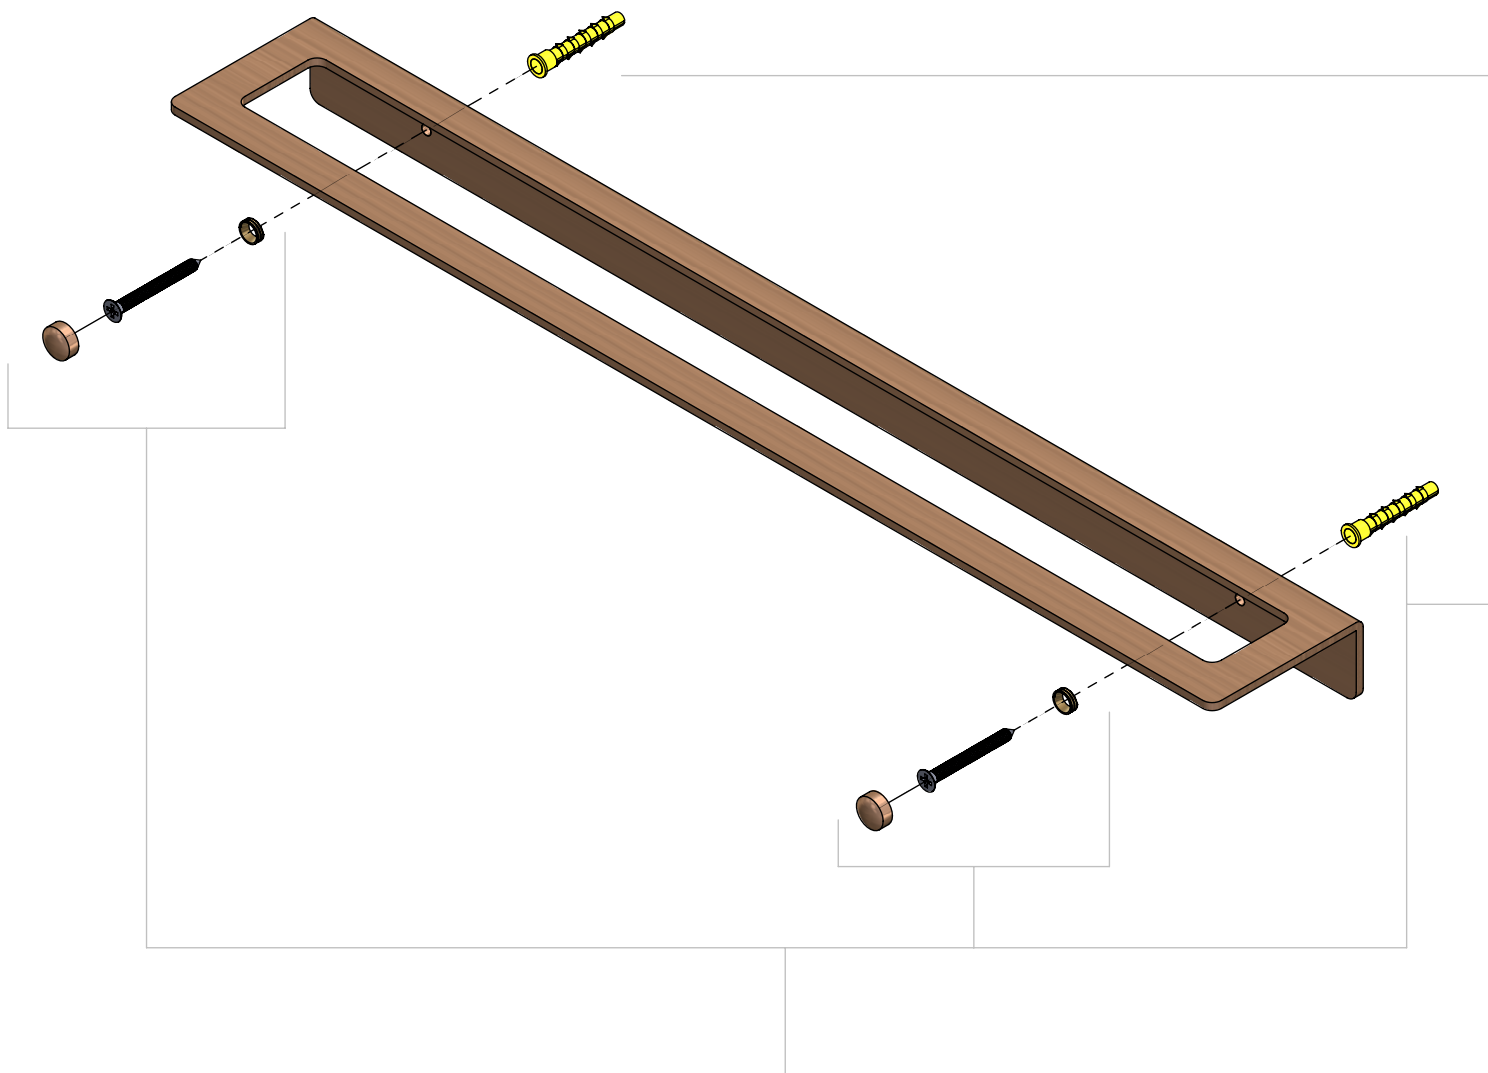

# Fold - towel rail

Bronze brushed PVD, 45cm

clou

CL/09.04051.83

Spare parts

CL/1051.9100.83