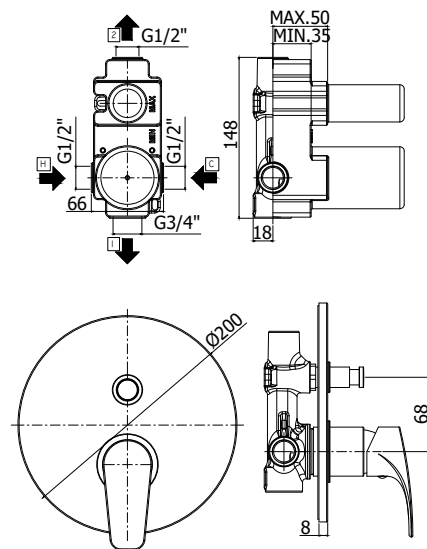

Lena

Concealed shower mixer (2 outlets) with push diverter

sku 180602

PRODUCT IMAGE

TECHNICAL DRAWING

DESCRIPTION

Concealed shower mixer (2 outlets) complete with:

- Metal wall plate Ø200mm
- 1/2"G hot/cold and upper connections - 3/4"G lower connection
- Chromm finish
- With push diverter
- 19,7 L/min