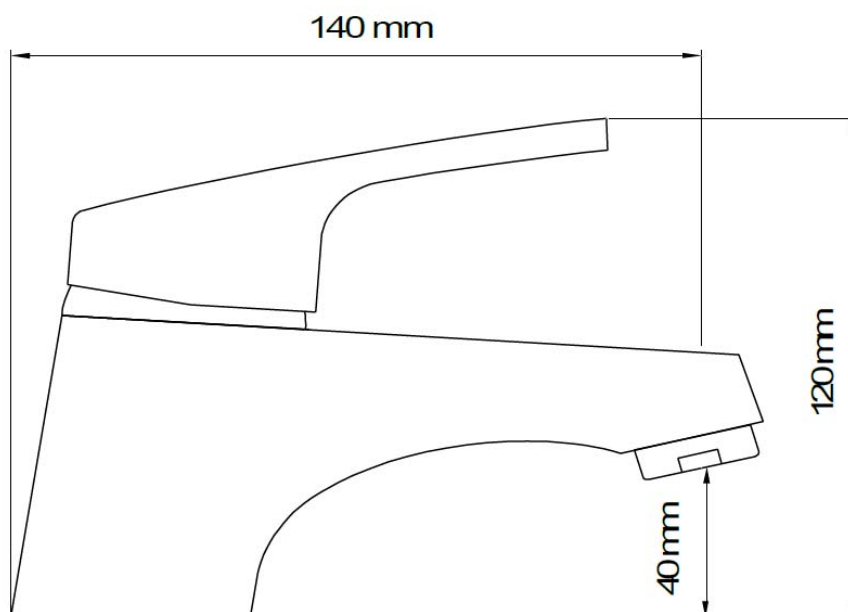

**TAURA - WASHBASIN MIXING TAP**

**SKU 157124**

## TAURA - WASHBASIN MIXING TAP

SKU 157124

<u>Dimensions:</u>	height of mixer: 120 mm
<u>Material:</u>	brass
<u>Colour:</u>	chromed
<u>Mounting:</u>	top-mount on washbasin
<u>Characteristics:</u>	<ul style="list-style-type: none"><li>- single-lever mixer ½" for washbasin</li><li>- single-hole mounting</li><li>- with fixed spout</li><li>- including pop-up waste</li><li>- ceramic discs</li><li>- energy saving</li></ul>