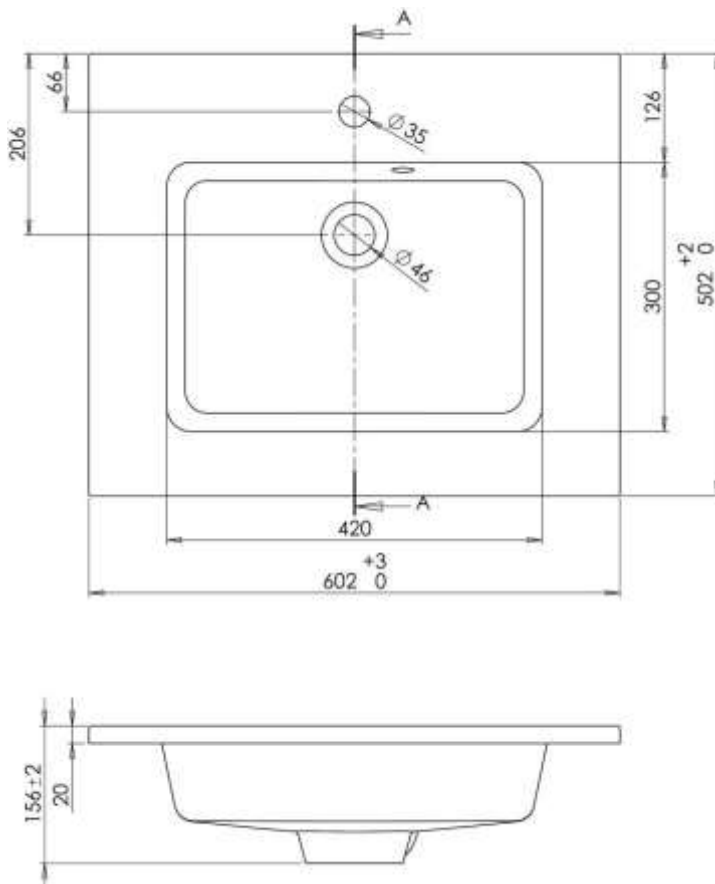

**TAZ – WASHBASIN / INTEGRATED TABLET - 60X50**

**SKU 928360**

PICTURE

DIMENSIONS

06.2016

Dimensions and assortment can be modified without prior notification.

F928360E

<b>Type of washbasin</b>	Integrated square tablet
<b>Number of basin(s)</b>	Single
<b>Material</b>	Artificial marble
<b>Colour</b>	White
<b>Finishing</b>	Brilliant
<b>Thickness of tablet</b>	2 cm
<b>Depth of basin</b>	11.1 cm
<b>With integrated overflow</b>	Yes
<b>With integrated tap hole</b>	Yes
<b>With siphon hole</b>	Yes
<b>Diameter of tap hole</b>	35 mm
<b>With watertight ring</b>	No
<b>Combination</b>	can be combined with any Van Marcke cabinet
<b>Treatment</b>	Easy clean – anti-liming
<b>Weight</b>	12 kg
<b>Warranty</b>	5 years
<b>Extras</b>	/
<b>With fixation set</b>	Yes