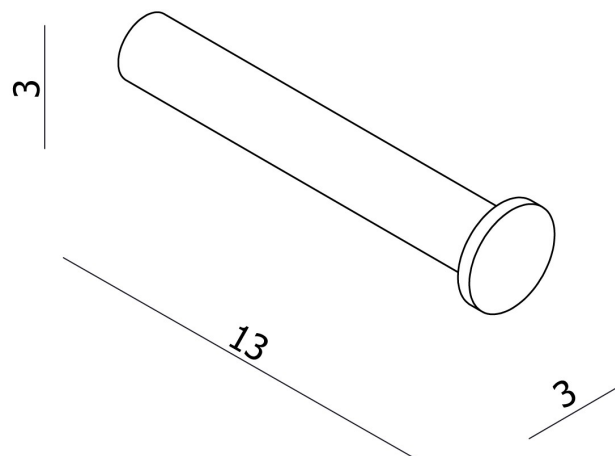

TILDE – SPARE TOILET ROLL HOLDER

SKU 215560

- Dimension:** Height: 30 mm
Width: 30 mm
Depth: 130 mm
- Material:** Brass
- Colour:** Chrome
- Fixing:** Wall mounted
- Characteristics:** Fixing set included