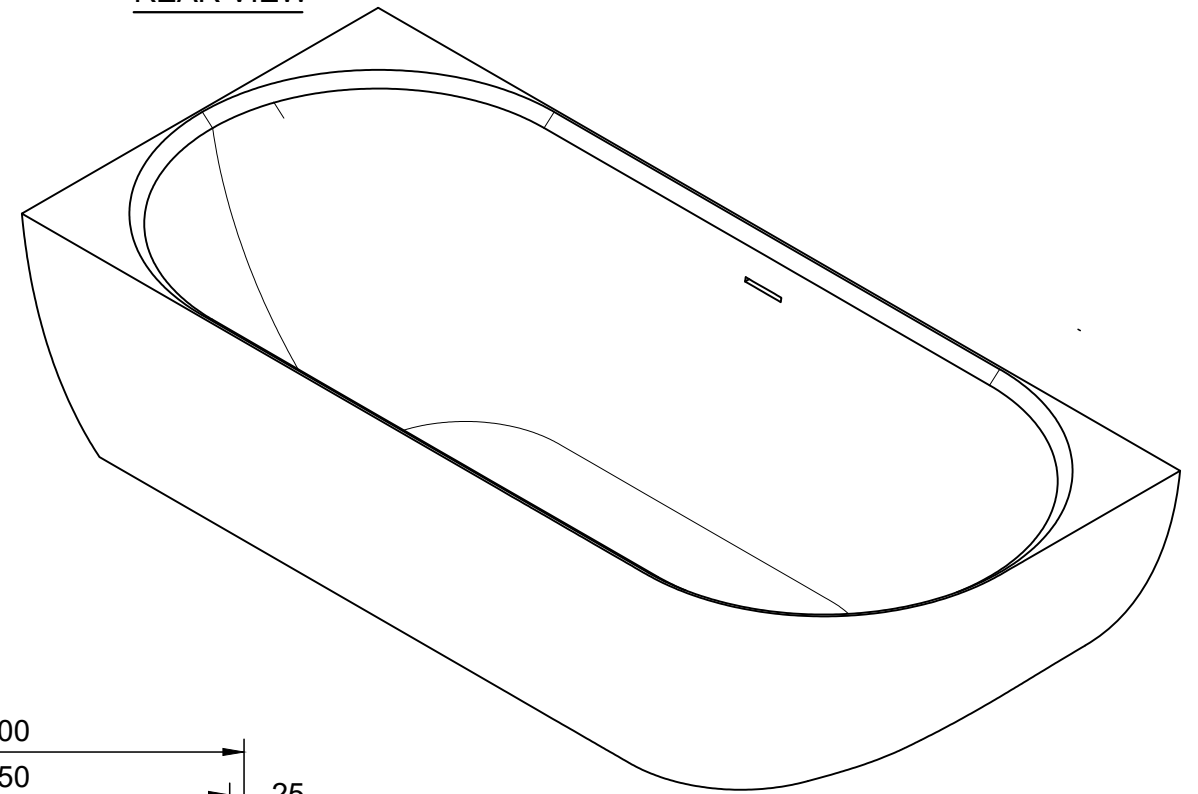

TOP VIEW

REAR VIEW

SECTION A-A

HOME VIEW

SECTION C-C

SECTION B-B

Accessories List

9000167  
Pop-up Drainage  
For Bathtub  
1pc

9000090  
Magic Sponge  
1pc

9000345  
Bathtub Waste  
Pipe-Grey  
1pc