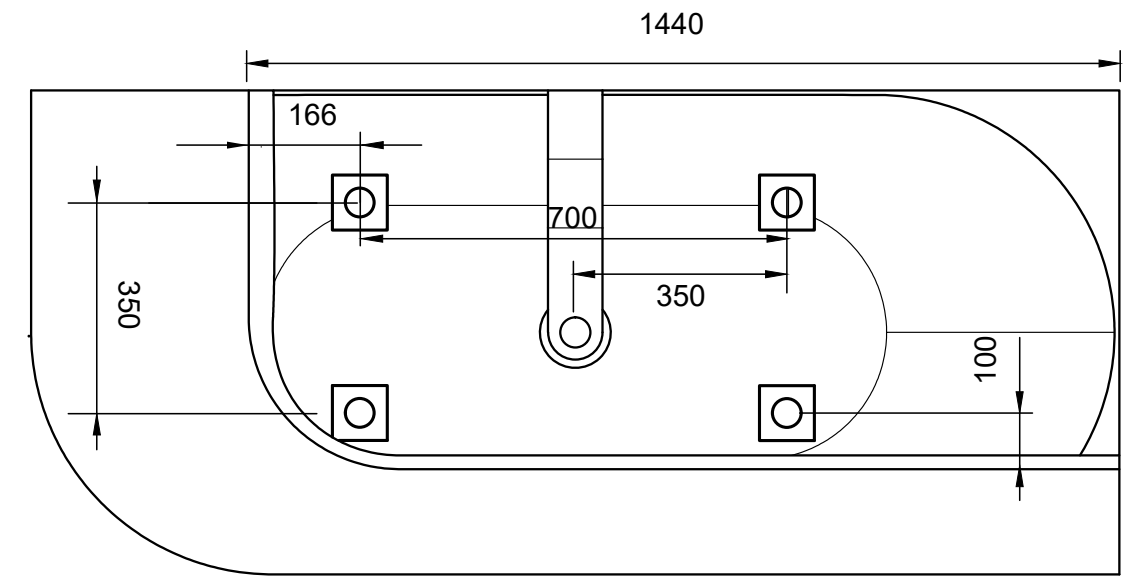

TOP VIEW

REAR VIEW

SECTION A-A

HOME VIEW

SECTION C-C

SECTION B-B

Accessories List

9000167  
Pop-up Drainage  
For Bathtub  
1pc

9000090  
Magic Sponge  
1pc

9000345  
Bathtub Waste  
Pipe-Grey  
1pc