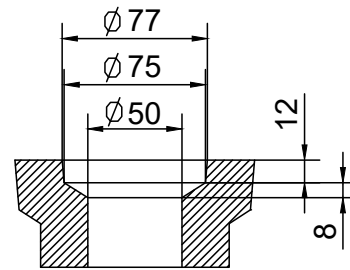

TOP VIEW

REAR VIEW

SECTION A-A

HOME VIEW

SECTION C-C

SECTION B-B

Accessories List

9000167  
Pop-up Drainage  
For Bathtub  
1pc