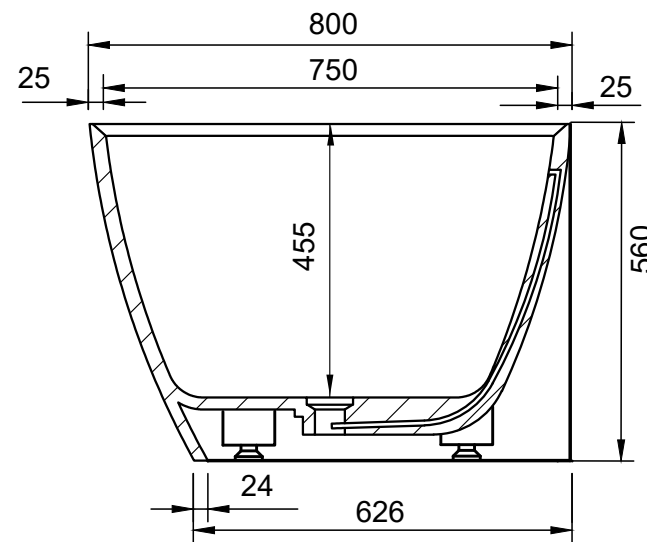

TOP VIEW

REAR VIEW

SECTION A-A

HOME VIEW

SECTION C-C

SECTION B-B

Accessories List

9000167  
Pop-up Drainage  
For Bathtub  
1pc