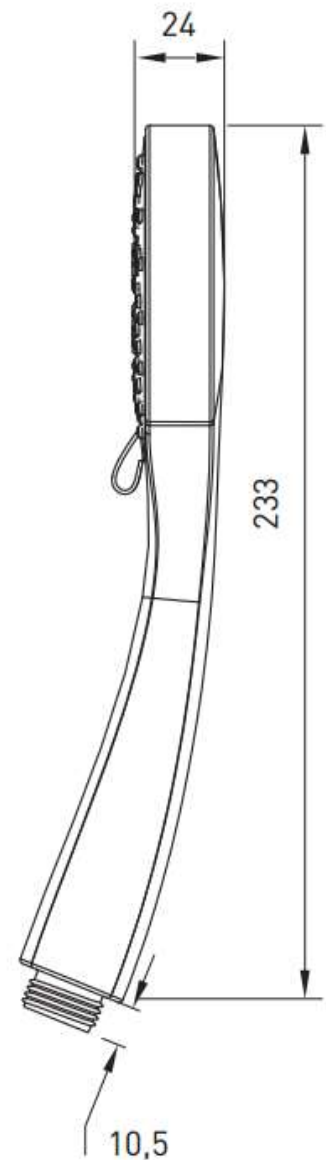

CALUSO – HAND SHOWER - 3 JETS

SKU 186126

CALUSO – HAND SHOWER - 3 JETS

SKU 186126

Dimensions: length of the hand shower: 233 mm

Colour: chromed

Characteristics:

- hand shower
- easy clean / anti-liming nozzles
- 3 jets: oxyen spray, oxyen massage, oxyen spray + massage
- water saving: flow 6 litres/min.
- universal connection ½"