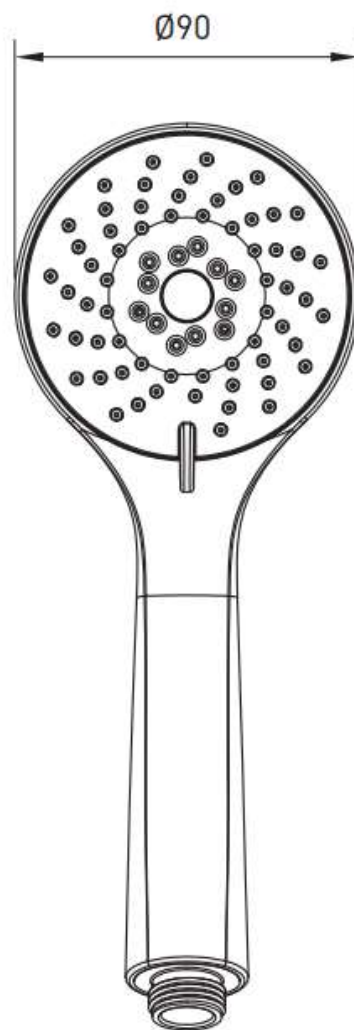

CALUSO – HAND SHOWER - 3 JETS

SKU 186126

CALUSO – HAND SHOWER - 3 JETS

SKU 186126

Dimensions: length of the hand shower: 233 mm

Colour: chromed

Characteristics:

- hand shower
- easy clean / anti-liming nozzles
- 3 jets: oxyen spray, oxyen massage, oxyen spray + massage
- water saving: flow 6 litres/min.
- universal connection ½"