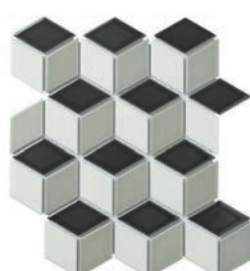

3D Cubic PACU140
White Matt

3D Cubic PACU300
Light Grey Glossy

3D Cubic PACU915
Black Glossy

3D Cubic PACU925
Black Matt

3D Cubic PACUMIX1
W/G/B Mix Glossy

IN GOOD SHAPE – THE PARIS COLLECTION

RICH IN SHAPE, PLAIN IN COLOUR. THE PARIS COLLECTION INCLUDES MOSAICS IN CONTEMPORARY AND DISTINCTIVE SHAPES LIKE HERRINGBONE, PINWHEEL, CUBIC AND OCTAGON MOSAIC TILES.

Featured PARIS PICKET

Tip: If you'd like to cover your bathroom or kitchen back wall with these mosaics, apply an epoxy grout to protect the joints from getting dirty!

Image by Sawiday

HEXAGON AS NEVER SEEN BEFORE!