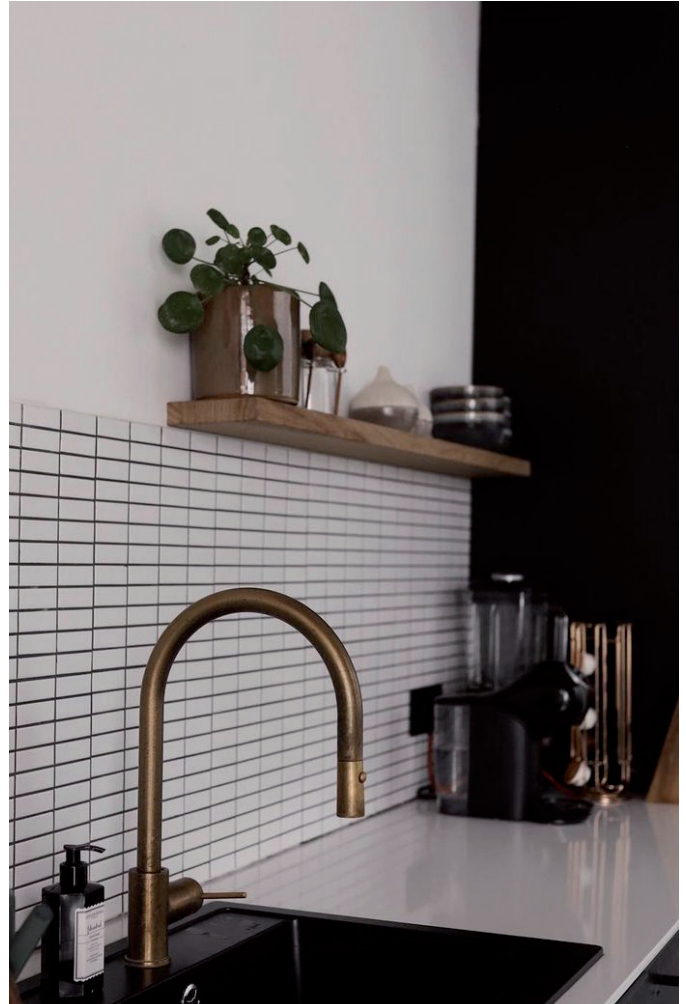

FIND INSPIRATION FOR YOUR PROJECT

And follow us on Pinterest and Instagram! Get a glimpse of our mosaics in different interior designs and see surprising combinations on our mood boards.