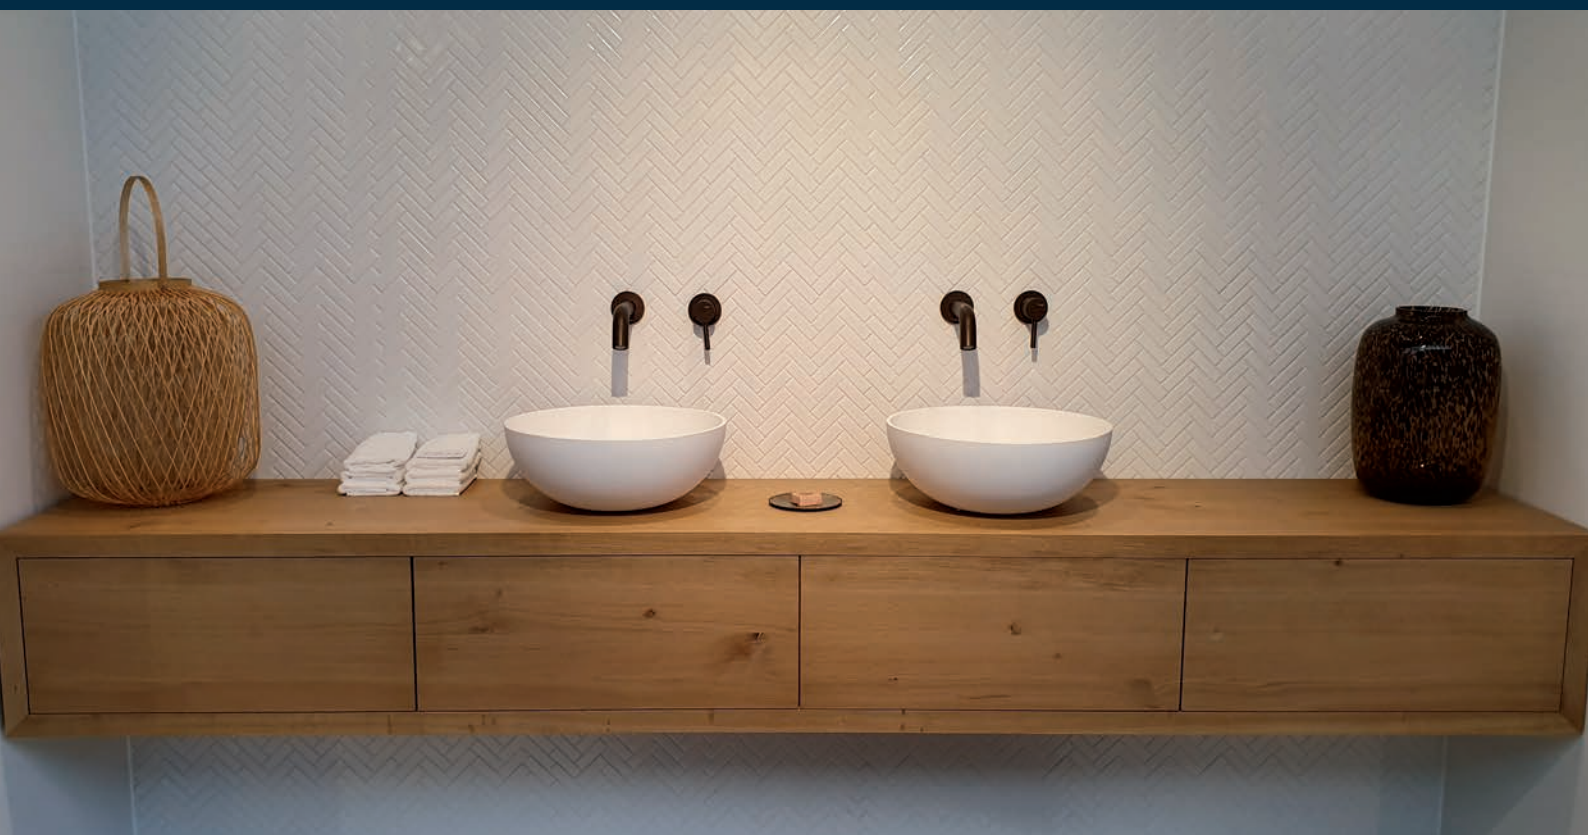

THE MOSAIC FACTORY

LET'S MAKE SOMETHING BEAUTIFUL

Paris Collection

2023