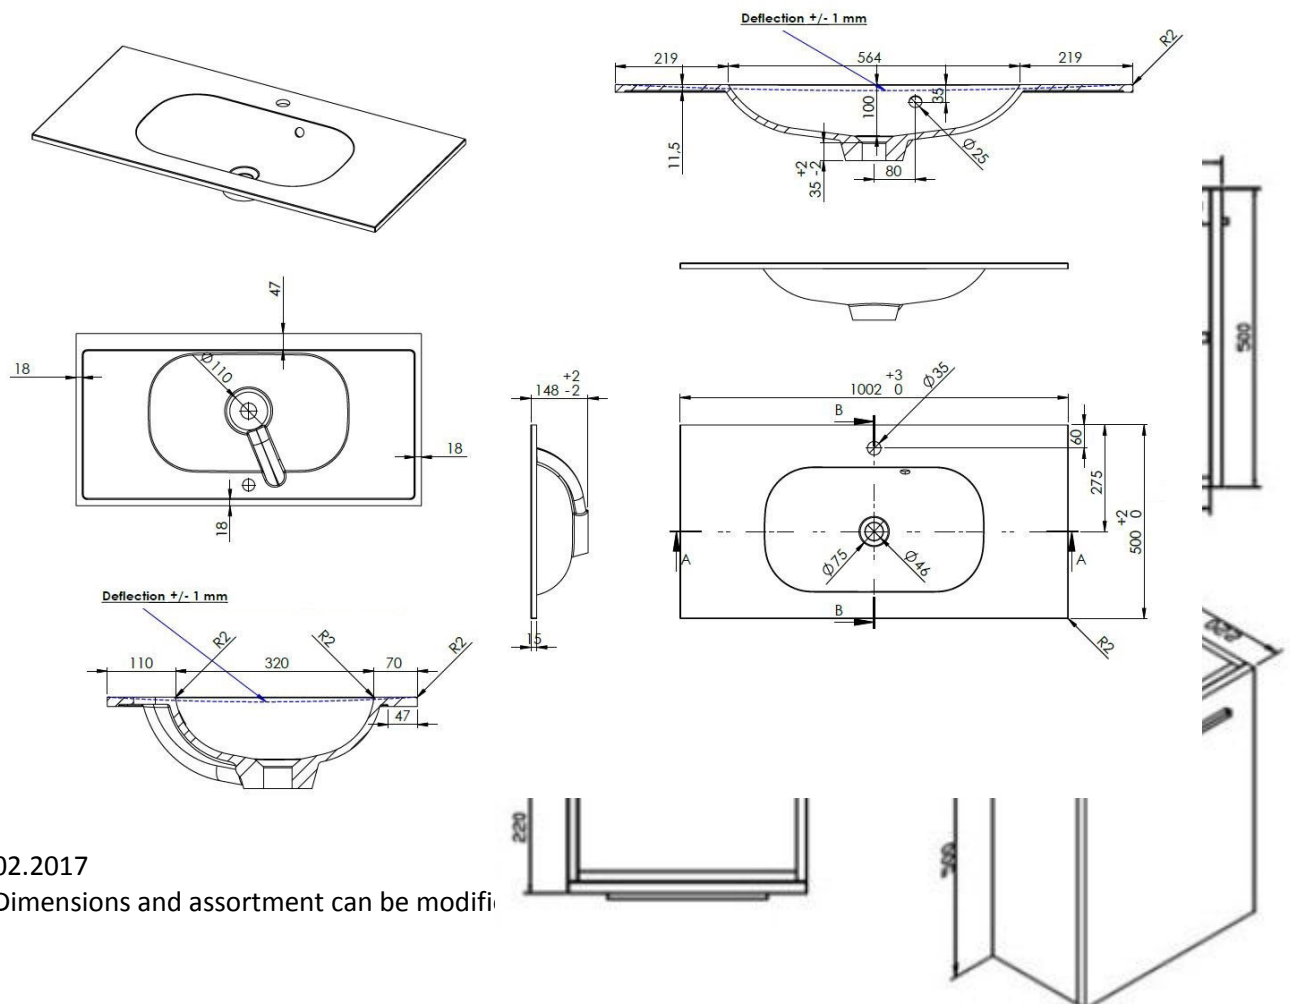

OVUM – WASHBASIN / INTEGRATED TABLET - 1000 X 500 X 200 MM

SKU 930966

PICTURE

DIMENSIONS

02.2017

Dimensions and assortment can be modified

Type of washbasin	Rectangular integrated tablet
Number of basin(s)	Single
Material	Artificial marble
Colour	White
Finishing	Brilliant
Thickness of tablet	2 cm
Depth of basin	10 cm
With integrated overflow	Yes
With integrated tap hole	Yes
Diameter of tap hole	35 mm
With siphon hole	Yes
Diameter of siphon hole	45 mm
With watertight ring	No
Combination	can be combined with any Van Marcke cabinet
Treatment	/
Weight	13.2 kg
Warranty	5 years
Extras	/
With fixation set	Yes