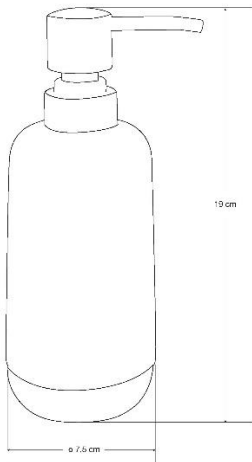

**NATURAL KEPA – SOAP DISPENSER – FREESTANDING**

**SKU 215745**

**DIMENSIONS:**

**Length: 190 mm**  
**Width: 75 mm**

<b>Material</b>	<b>Cement / Copper</b>
<b>Colour</b>	<b>Grey</b>

06.2018

F215745e

Colour differences are possible because of the natural characteristics of the products.  
The dimensions, as well as the assortment can be modified without prior notice.