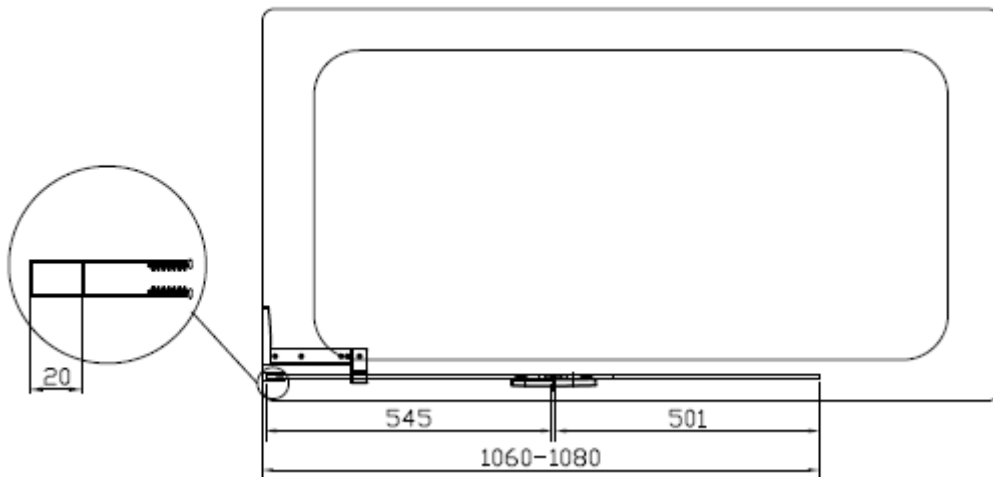

INFINITY Hinged Bath Screen  
IWBDSC1060+

A		Wall plug x 5
B		ST4 * 40mm Screw x 3
C		ST4 * 40mm Screw x 2
D		M4 * 6mm Screw x 2
E		Wall frame sealing strip I x 1
F		Wall frame sealing strip II x 1

G		Wall Bracket x 1
H		Wall Bracket Cover I x 1
I		Support Bar x 1
J		Cap I x 2
K		Cap II x 1
L		Cover for taper sleeve x 4

M		Hinge x 2
N		Side waterproof strip I (RH) x 1
O		Side waterproof strip II x 1
P		Side waterproof strip III (RH) x 1
Q		Side waterproof strip I (LH) x 1
R		Side waterproof strip III (LH) x 1
S		Waterproof Strip x 1
T		4mm Allen Key x 1
U		5mm Allen Key x 1
V		Bumping cushion x 1
W		Block x 1