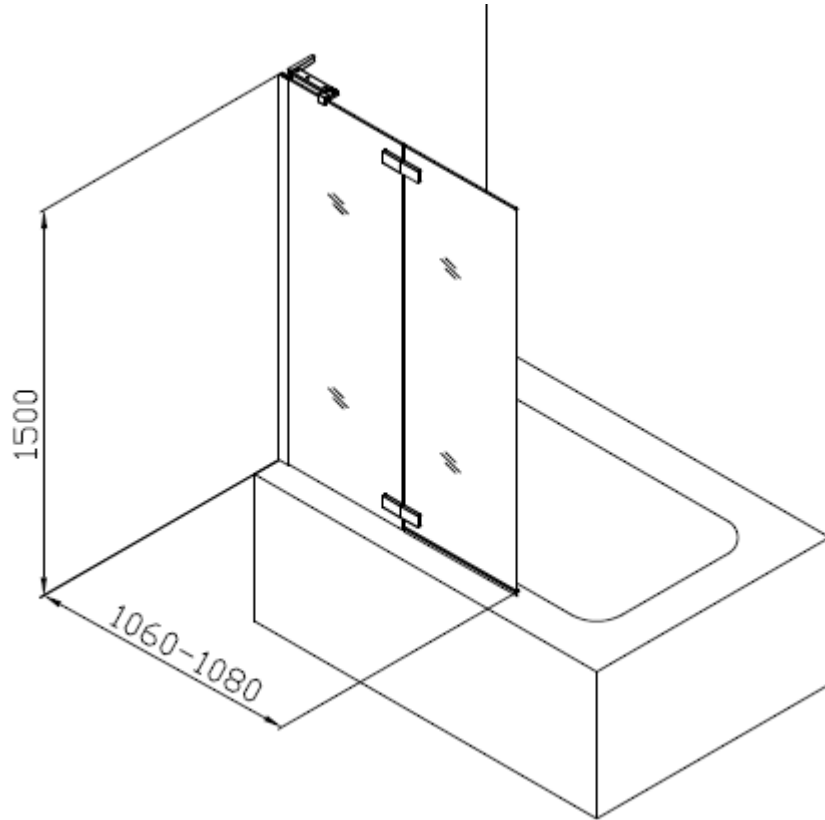

INFINITY Hinged Bath Screen  
IWBDSC1060+

A		Wall plug x 5
B		ST4 * 40mm Screw x 3
C		ST4 * 40mm Screw x 2
D		M4 * 6mm Screw x 2
E		Wall frame sealing strip I x 1
F		Wall frame sealing strip II x 1

G		Wall Bracket x 1
H		Wall Bracket Cover I x 1
I		Support Bar x 1
J		Cap I x 2
K		Cap II x 1
L		Cover for taper sleeve x 4

M		Hinge x 2
N		Side waterproof strip I (RH) x 1
O		Side waterproof strip II x 1
P		Side waterproof strip III (RH) x 1
Q		Side waterproof strip I (LH) x 1
R		Side waterproof strip III (LH) x 1
S		Waterproof Strip x 1
T		4mm Allen Key x 1
U		5mm Allen Key x 1
V		Bumping cushion x 1
W		Block x 1