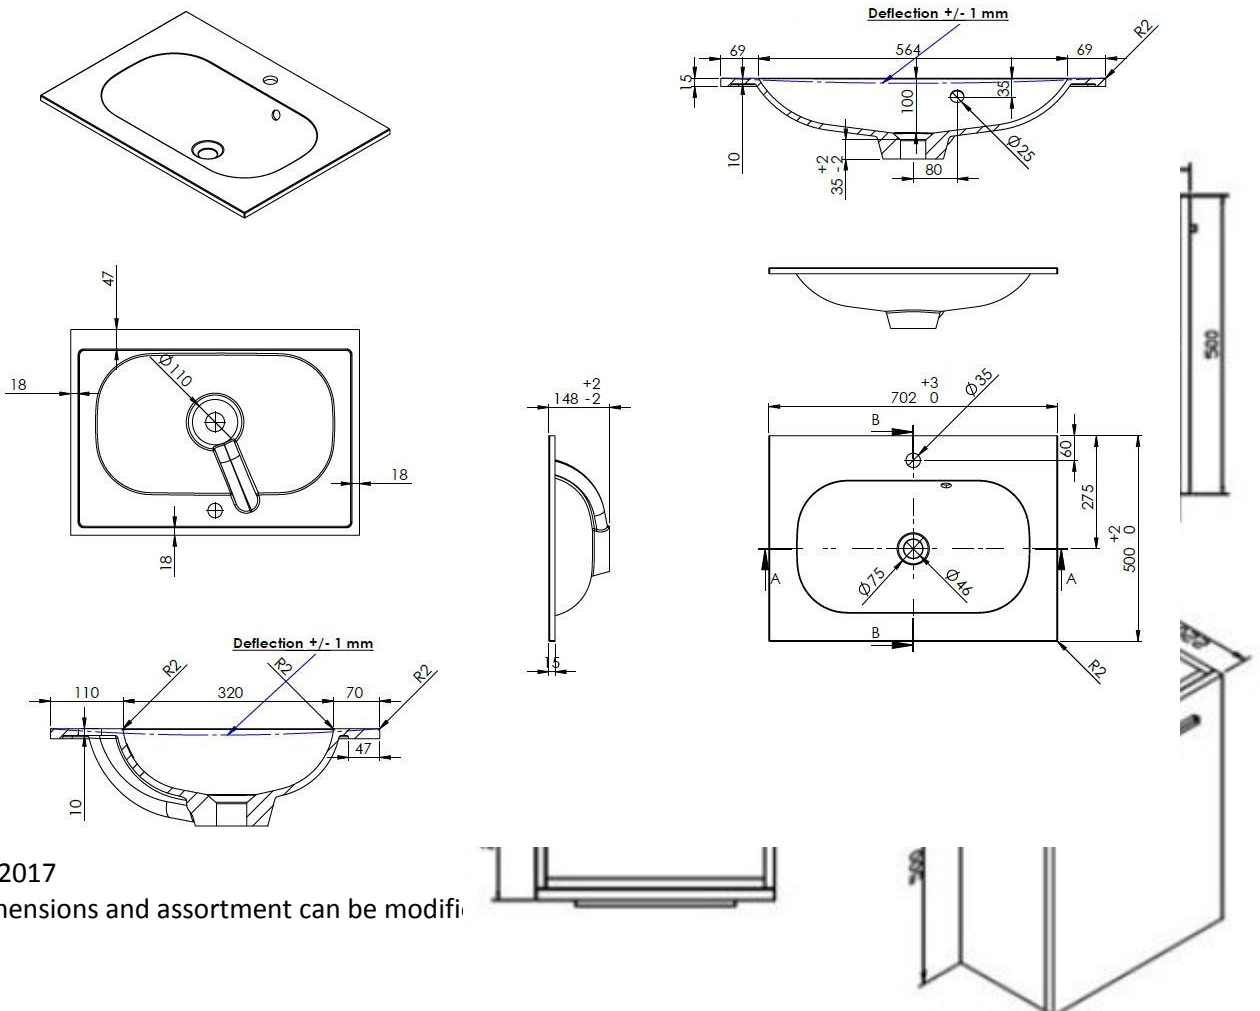

OVUM – WASHBASIN / INTEGRATED TABLET - 700 X 500 X 200 MM

SKU 930963

PICTURE

DIMENSIONS

02.2017

Dimensions and assortment can be modified

| | |
|---------------------------------|---|
| Type of washbasin | Rectangular integrated tablet |
| Number of basin(s) | Single |
| Material | Artificial marble |
| Colour | White |
| Finishing | Brilliant |
| Thickness of tablet | 2 cm |
| Depth of basin | 10 cm |
| | |
| With integrated overflow | Yes |
| With integrated tap hole | Yes |
| Diameter of tap hole | 35 mm |
| With siphon hole | Yes |
| Diameter of siphon hole | 45 mm |
| With watertight ring | No |
| | |
| Combination | can be combined with any Van Marcke cabinet |
| Treatment | / |
| Weight | 10.6 kg |
| Warranty | 5 years |
| | |
| Extras | / |
| With fixation set | Yes |