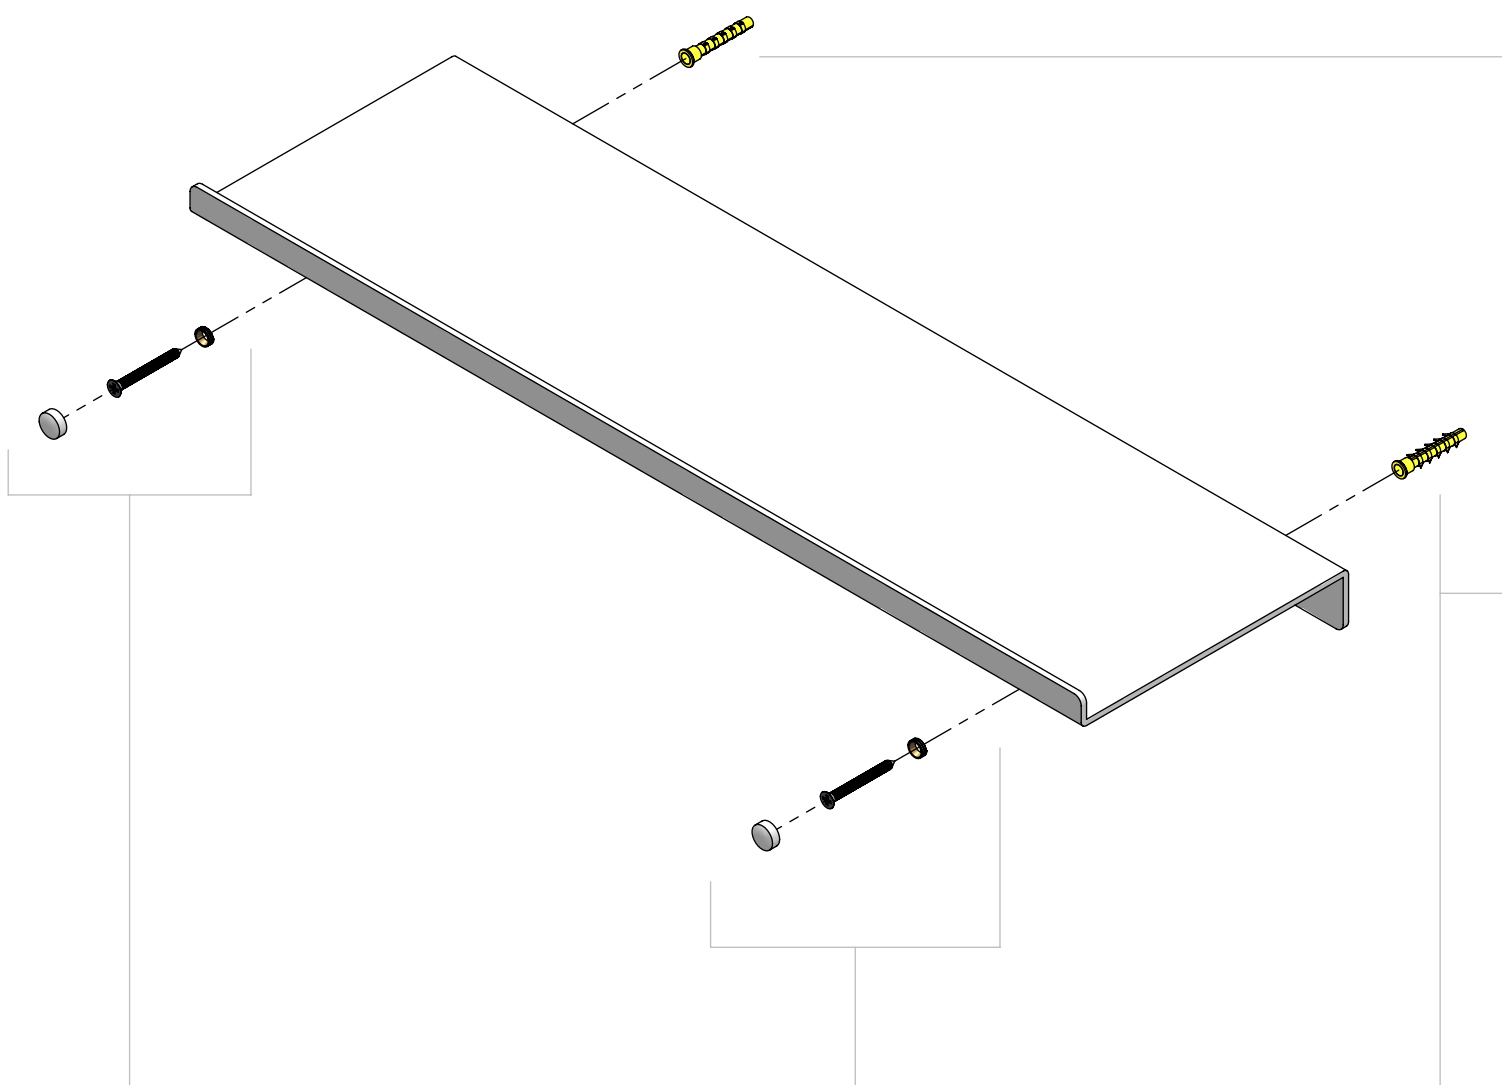

# Fold - shelf

Matt white, 50cm

# clou

CL/09.04081.20

Spare parts

CL/1051.9100.20