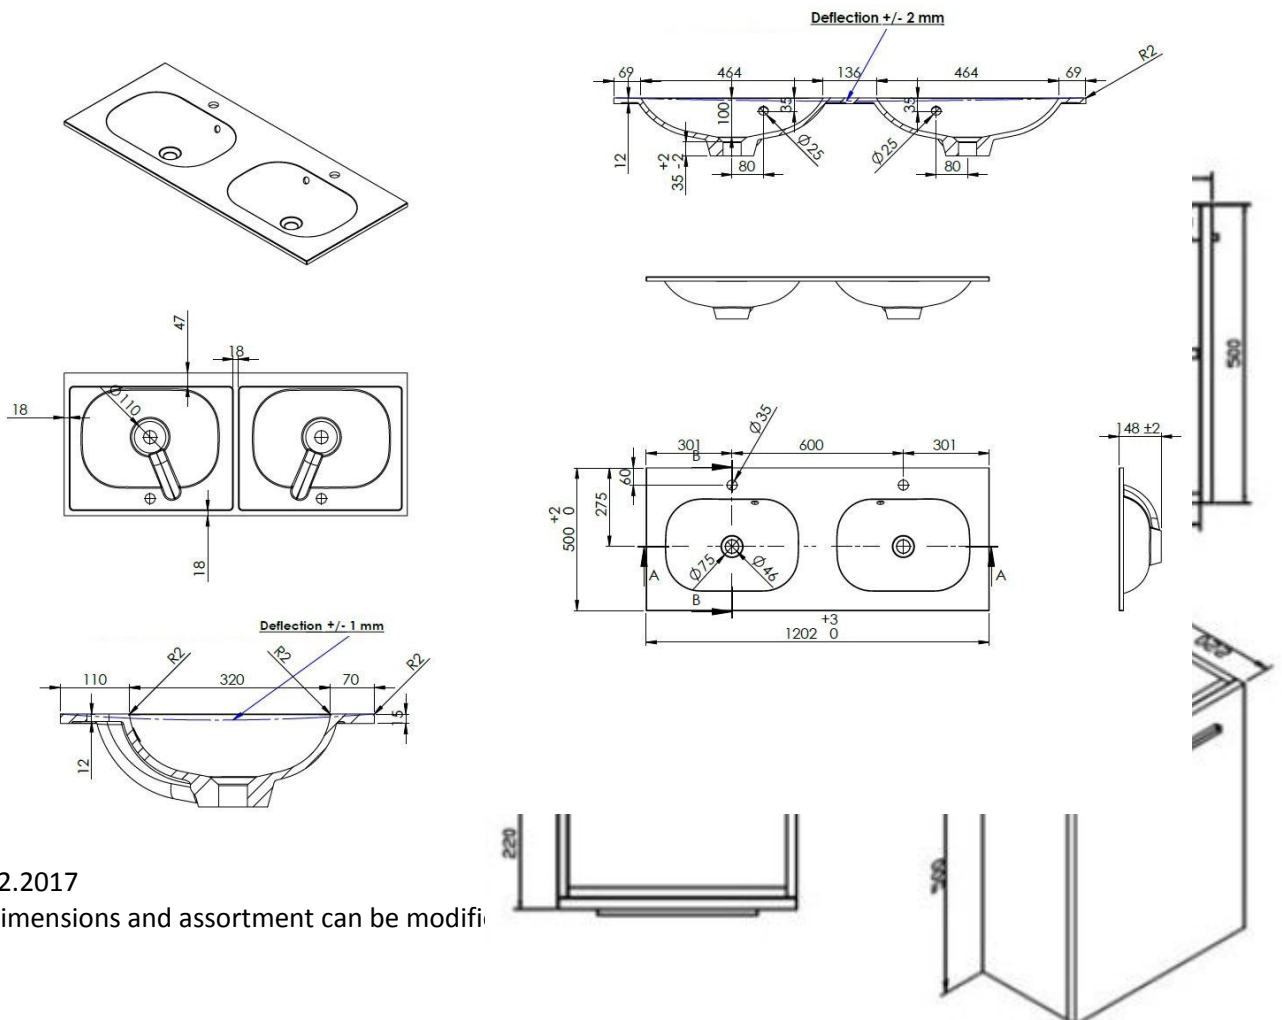

OVUM – WASHBASIN / INTEGRATED TABLET - 1200 X 500 X 200 MM

SKU 930967

PICTURE

DIMENSIONS

02.2017

Dimensions and assortment can be modified

Type of washbasin	Rectangular integrated tablet
Number of basin(s)	Double
Material	Artificial marble
Colour	White
Finishing	Brilliant
Thickness of tablet	2 cm
Depth of basin	10 cm
With integrated overflow	Yes
With integrated tap hole	Yes
Diameter of tap hole	35 mm
With siphon hole	Yes
Diameter of siphon hole	45 mm
With watertight ring	No
Combination	can be combined with any Van Marcke cabinet
Treatment	/
Weight	20.7 kg
Warranty	5 years
Extras	/
With fixation set	Yes