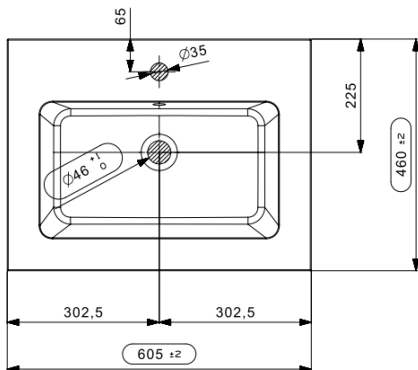

COR – WASHBASIN / INTEGRATED TABLET – 60X46

SKU 933819

DIMENSIONS: **Length: 605 mm**
 Depth: 460 mm
 Height: 14 mm

Washbasin	Tablet – 1 Washbasin
Material	Artificial marble
Color	Mat white
Mounting	Tablet
With tap hole	Yes
With overflow	Yes