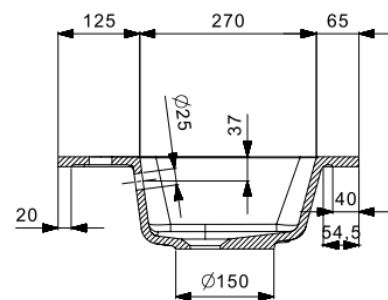

COR – WASHBASIN / INTEGRATED TABLET – 60X46

SKU 933819

DIMENSIONS: **Length: 605 mm**
 Depth: 460 mm
 Height: 14 mm

Washbasin	Tablet – 1 Washbasin
Material	Artificial marble
Color	Mat white
Mounting	Tablet
With tap hole	Yes
With overflow	Yes