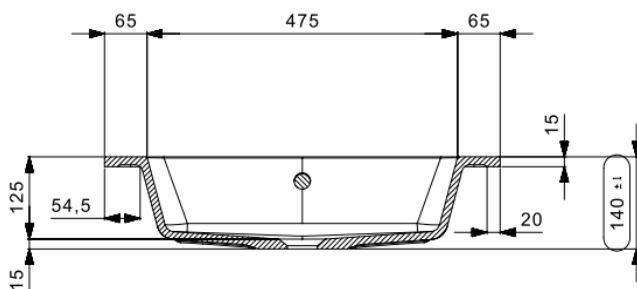

COR – WASHBASIN / INTEGRATED TABLET – 60X46

SKU 933819

DIMENSIONS: **Length: 605 mm**
 Depth: 460 mm
 Height: 14 mm

Washbasin	Tablet – 1 Washbasin
Material	Artificial marble
Color	Mat white
Mounting	Tablet
With tap hole	Yes
With overflow	Yes