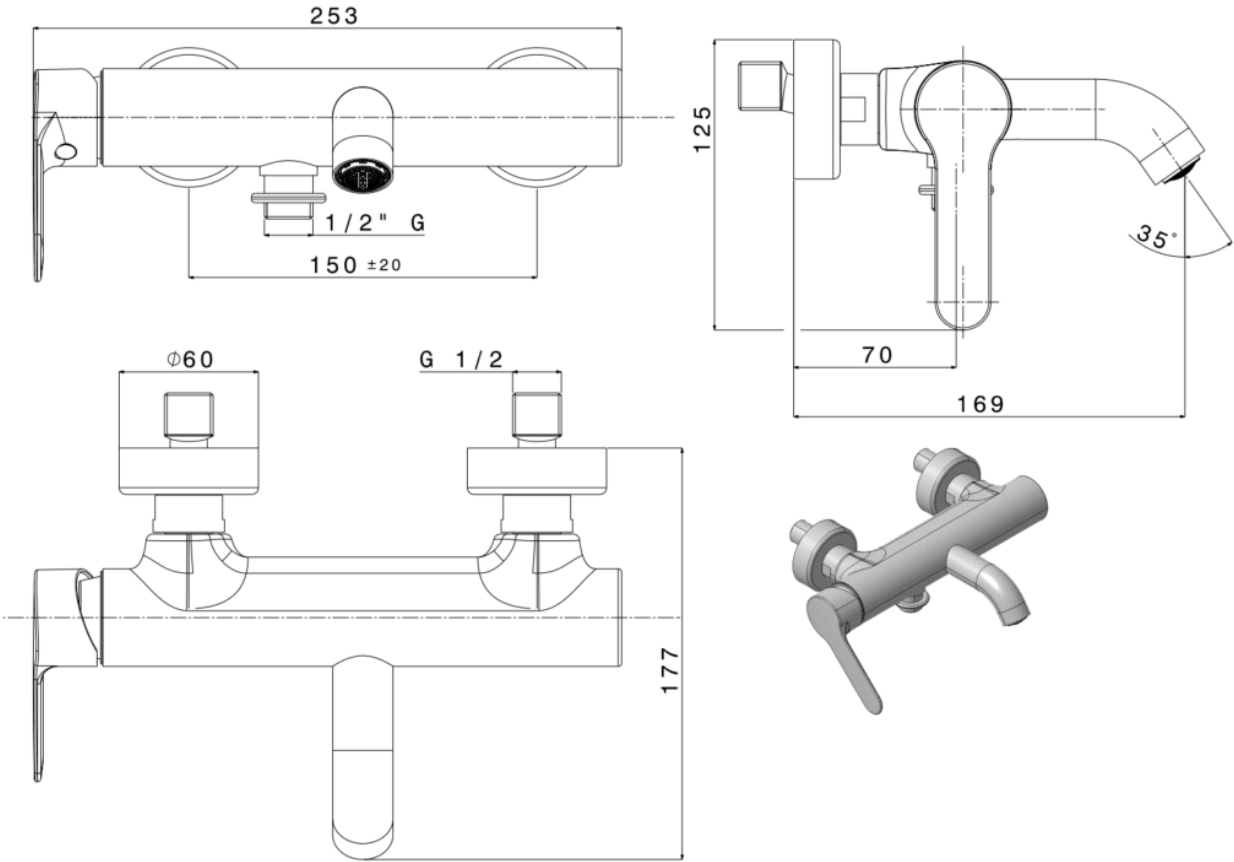

NERO – BATH/ SHOWER MIXER - CHROME

SKU 156595

PICTURE:

DIMENSIONS :

Type mixer	Bath/shower mixer – single lever
Finish	Chrome
Material	Brass
Output Pressure 3 bar	19,1 L/min.
Type Aerator	NEOPERL COIN SLOT LAMINAR
Type of connection	G 1/2"
Cartridge	Ceramic disc
Handle	Metal
Non-Return valve	Yes
Water saving	No
Energy saving	No
ECO handle	No
Cold body	Yes
Safety button 38°C	N/A
Shower hose	Not included
Mounting	Wall mounted
Certificate	ACS, Belgaqua
Weight	2.01 kg
Warranty	5 years