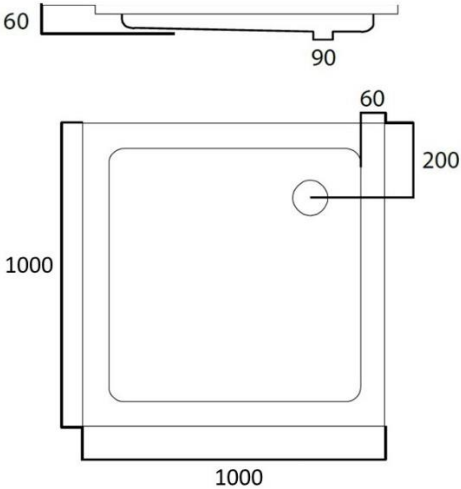

HORUS – SHOWER TRAY – 1000 X 1000 X 45 MM

SKU 122121

DIMENSIONS: Length: 1000 mm
 Width: 1000 mm
 Height: 45-60 mm

Shower tray	Square
Material	Acrylic
Thickness	4 mm
Colour	White high gloss
Feet	Not included
Drainage	Not included
Drain Ø	Diameter 90 mm
Certified	In accordance with EU standards
Weight	13 kg
Warranty	5 years
Extra	Option: - feet: sku 118005 - standard siphon: sku 130133