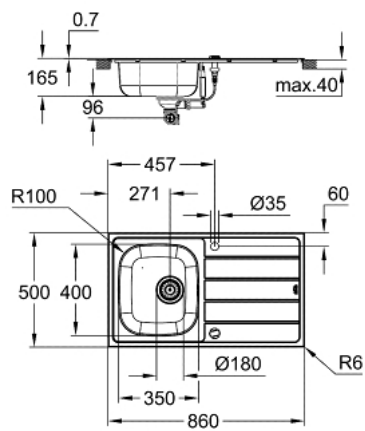

31 565 SD1 K200 KITCHEN SINK AND TAP BUNDLE

PRODUCT DESCRIPTION

- Consisting of:
 - K200 stainless steel sink with drainer (31 552 SD1)
 - Eurosmart single lever sink mixer (33 281 003)
- low spout
- monobloc installation
- **GROHE StarLight** chrome finish
- **GROHE SilkMove** 35 mm ceramic cartridge
- with integrated temperature limiter
- adjustable flow rate limiter
- swivel cast spout
- swivel area 140°
- GROHE Zero separated inner water ways - lead and nickel free
- mousseur with coin slot for tool free replacement
- flexible connection hoses
- outer radius: R6 (topmount), inner bowl radius: R100
- **GROHE FastFixation** installation system
- optional push to open excenter (40 986 SD0)
- amount of fasteners included (top mount): 14

31 565 SD1 K200 KITCHEN SINK AND TAP BUNDLE

SPARE PARTS

1: Plug (Order-nr. 42588SD0)

2: Turning handle (Order-nr. 42587SD0)