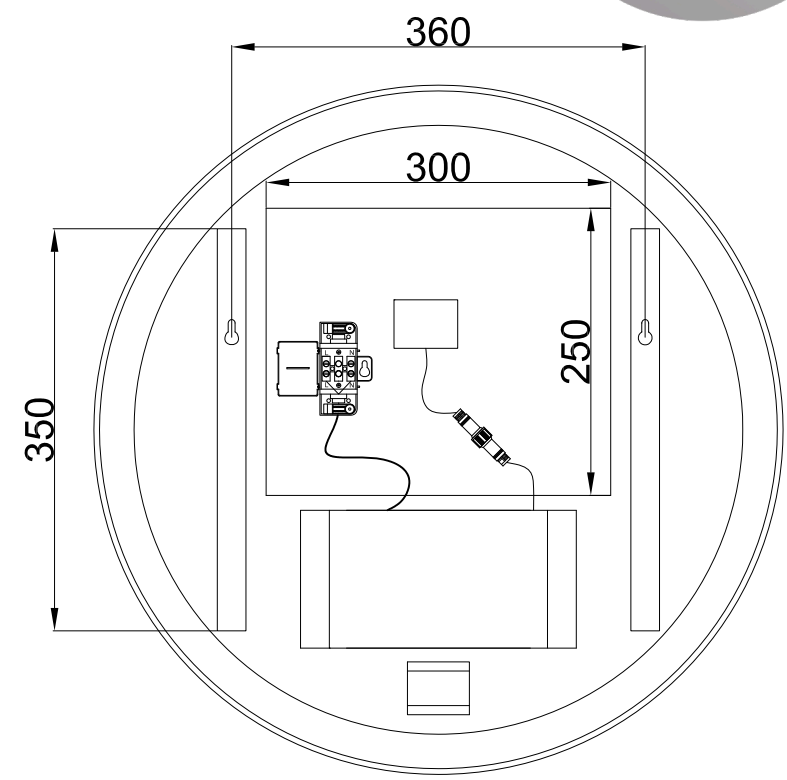

FRONT VIEW

SIDE VIEW

BACK VIEW

Model: Spiegel Round 60 rond backlight LED
Artikelnummer: SPI992171