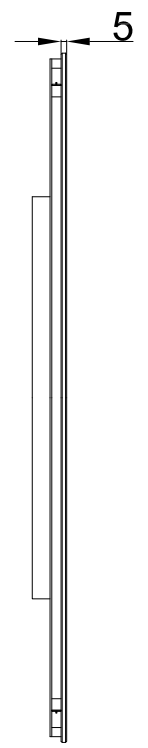

FRONT VIEW

SIDE VIEW

BACK VIEW

Model: Spiegel Round 60 rond backlight LED
Artikelnummer: SPI992171