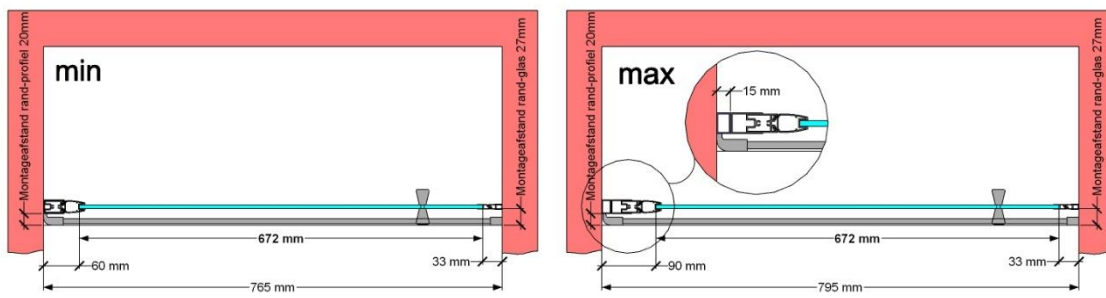

VAN MARCKE – PINA – PIVOT DOOR – 80 CM

PICTURE

DIMENSIONS

800 mm

SKU	224530	224531	224532
Type of shower door	Pivot door	Pivot door	Pivot door
Materiel of profile	Aluminium	Aluminium	Aluminium
Profile finishing	Chrome	Black	White
Glass finishing	Transparant safety glass	Transparant safety glass	Transparant safety glass
Glass thickness	6 mm	6 mm	6 mm
Glass treatment	Easy Clean	Easy Clean	Easy Clean
Rotation way	External	External	External
Extensibility	765 - 795 mm	765 - 795 mm	765 - 795 mm
Access	582mm	582mm	582mm
Reversible	Yes	Yes	Yes
Lift-system	Yes	Yes	Yes
Handle	Yes	Yes	Yes
Magnetic closing	Yes	Yes	Yes
Certificates	CE	CE	CE
Warranty	5 years	5 years	5 years
Frameless	No	No	No
With fixation set	Yes	Yes	Yes