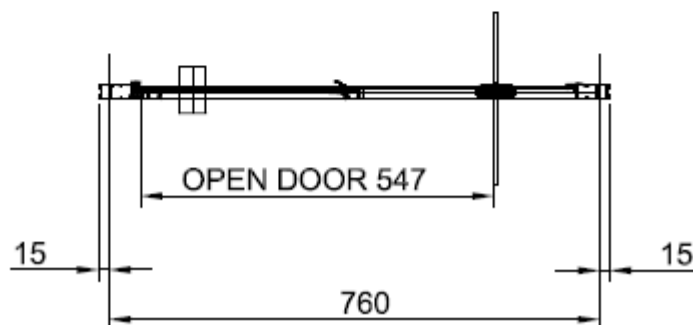

Measurements in millimetres mm

Information updated April 2022

Tel 0345 873 8840

crosswater[™]

CLEAR 6 PIVOT DOOR

CAPDBC0800

A		M4 *40mm Screw x 6
B		Wall Plug x 6
C		Handle x 1
D		Sleeve x 1
E		Cover x 3
F		Filler x 4
G		Cover x 1

H		Cover x 1
I		Cover x 1
J		Cover x 1
K		Top Cap x 2
L		Waterproof strip x 1

AA		M4 *20mm Screw x 1
AB		Adjustment block x 1
AC		Top Cap x 1
AD		Top Cap(LH) x 1
AE		Top Cap(RH) x 1
AF		Filler x 2

Model	x (mm)	y (mm)
CAPDSC0760	720~750	1950
CAPDSC0800	760~790	1950
CAPDSC0900	860~890	1950
CAPDBC0900	860~890	1950
CAPDSC1000	960~990	1950