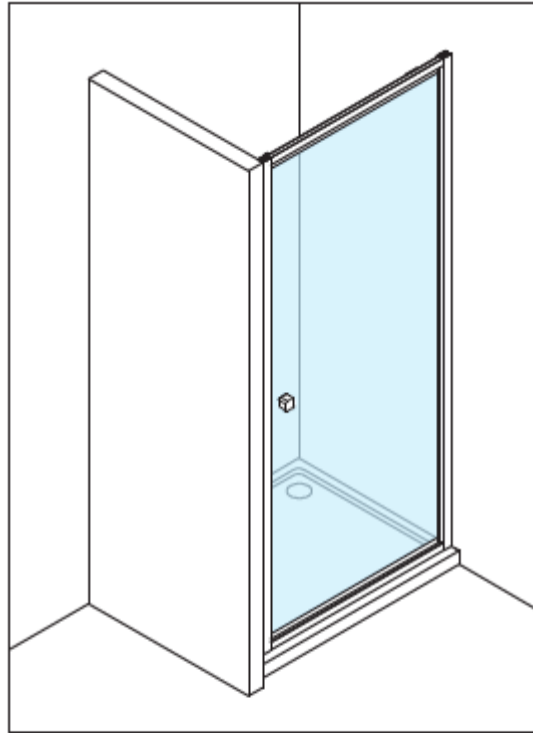

Measurements in millimetres mm

Information updated April 2022

Tel 0345 873 8840

crosswater[™]

CLEAR 6 PIVOT DOOR

CAPDBC0800

A		M4 *40mm Screw x 6
B		Wall Plug x 6
C		Handle x 1
D		Sleeve x 1
E		Cover x 3
F		Filler x 4
G		Cover x 1

H		Cover x 1
I		Cover x 1
J		Cover x 1
K		Top Cap x 2
L		Waterproof strip x 1

AA		M4 *20mm Screw x 1
AB		Adjustment block x 1
AC		Top Cap x 1
AD		Top Cap(LH) x 1
AE		Top Cap(RH) x 1
AF		Filler x 2

Model	x (mm)	y (mm)
CAPDSC0760	720~750	1950
CAPDSC0800	760~790	1950
CAPDSC0900	860~890	1950
CAPDBC0900	860~890	1950
CAPDSC1000	960~990	1950