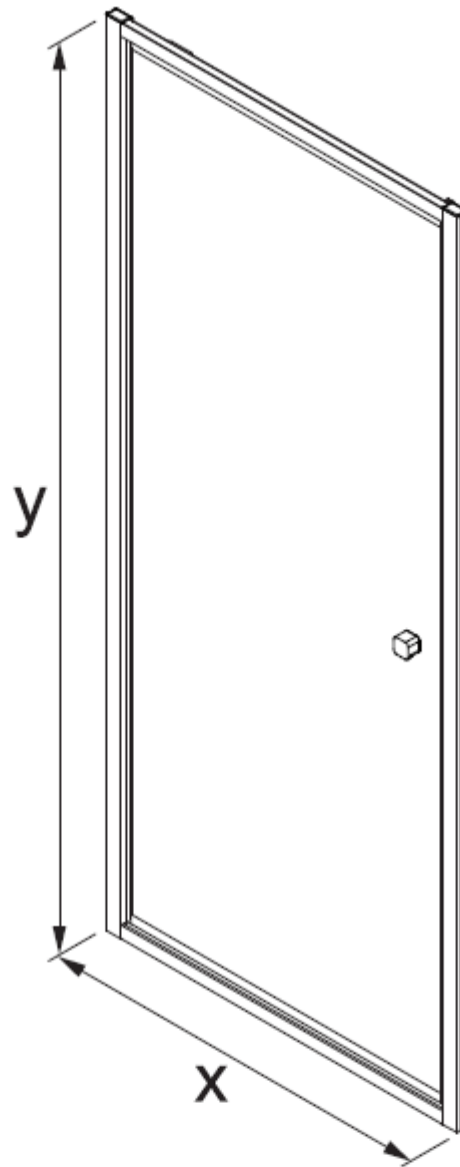

Measurements in millimetres mm

Information updated April 2022

Tel 0345 873 8840

crosswater[™]

CLEAR 6 PIVOT DOOR

CAPDBC0800

A		M4 *40mm Screw x 6
B		Wall Plug x 6
C		Handle x 1
D		Sleeve x 1
E		Cover x 3
F		Filler x 4
G		Cover x 1

H		Cover x 1
I		Cover x 1
J		Cover x 1
K		Top Cap x 2
L		Waterproof strip x 1

AA		M4 *20mm Screw x 1
AB		Adjustment block x 1
AC		Top Cap x 1
AD		Top Cap(LH) x 1
AE		Top Cap(RH) x 1
AF		Filler x 2

Model	x (mm)	y (mm)
CAPDSC0760	720~750	1950
CAPDSC0800	760~790	1950
CAPDSC0900	860~890	1950
CAPDBC0900	860~890	1950
CAPDSC1000	960~990	1950