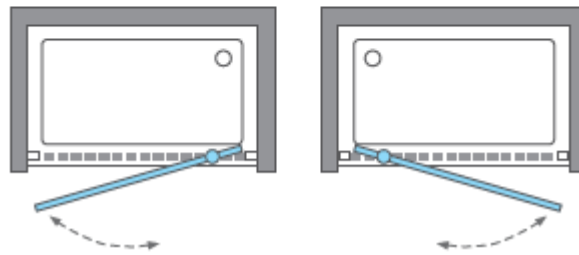

Measurements in millimetres mm

Information updated April 2022

Tel 0345 873 8840

crosswater[™]

CLEAR 6 PIVOT DOOR

CAPDBC0800

A		M4 *40mm Screw x 6
B		Wall Plug x 6
C		Handle x 1
D		Sleeve x 1
E		Cover x 3
F		Filler x 4
G		Cover x 1

H		Cover x 1
I		Cover x 1
J		Cover x 1
K		Top Cap x 2
L		Waterproof strip x 1

AA		M4 *20mm Screw x 1
AB		Adjustment block x 1
AC		Top Cap x 1
AD		Top Cap(LH) x 1
AE		Top Cap(RH) x 1
AF		Filler x 2

Model	x (mm)	y (mm)
CAPDSC0760	720~750	1950
CAPDSC0800	760~790	1950
CAPDSC0900	860~890	1950
CAPDBC0900	860~890	1950
CAPDSC1000	960~990	1950