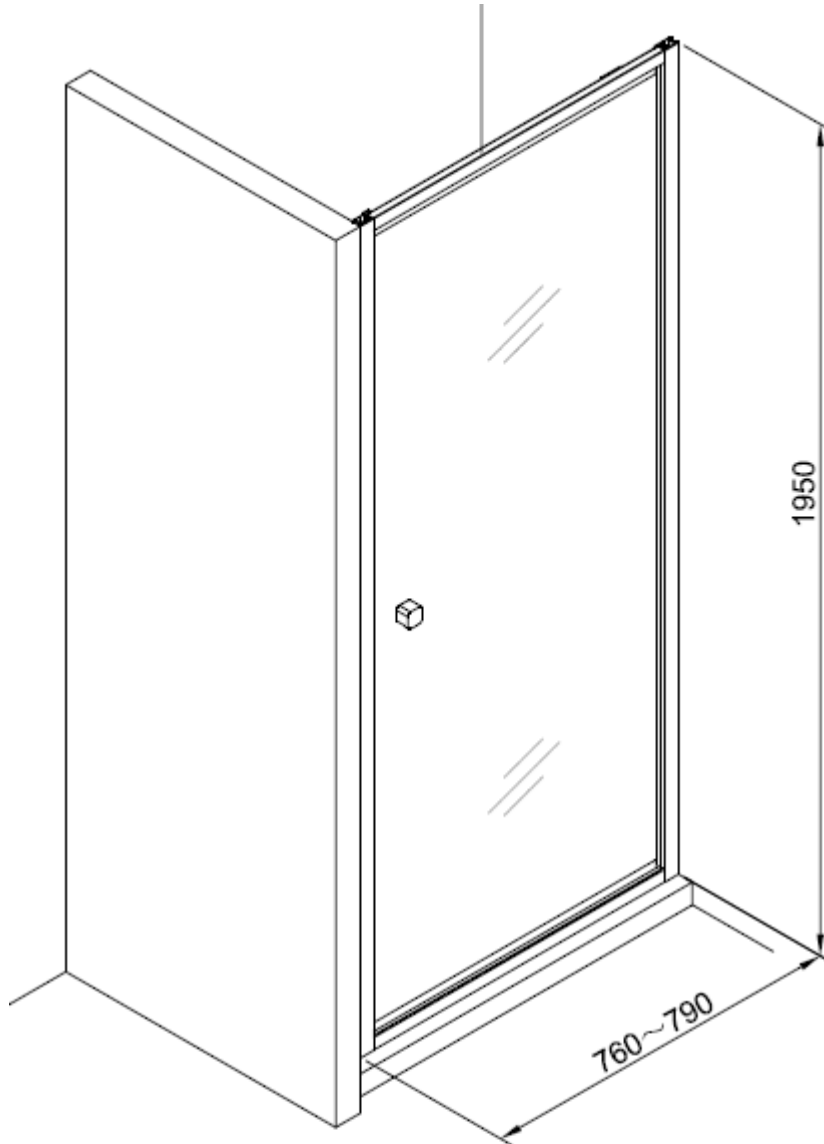

Measurements in millimetres mm

Information updated April 2022

Tel 0345 873 8840

crosswater[™]

CLEAR 6 PIVOT DOOR

CAPDBC0800

A		M4 *40mm Screw x 6
B		Wall Plug x 6
C		Handle x 1
D		Sleeve x 1
E		Cover x 3
F		Filler x 4
G		Cover x 1

H		Cover x 1
I		Cover x 1
J		Cover x 1
K		Top Cap x 2
L		Waterproof strip x 1

AA		M4 *20mm Screw x 1
AB		Adjustment block x 1
AC		Top Cap x 1
AD		Top Cap(LH) x 1
AE		Top Cap(RH) x 1
AF		Filler x 2

Model	x (mm)	y (mm)
CAPDSC0760	720~750	1950
CAPDSC0800	760~790	1950
CAPDSC0900	860~890	1950
CAPDBC0900	860~890	1950
CAPDSC1000	960~990	1950