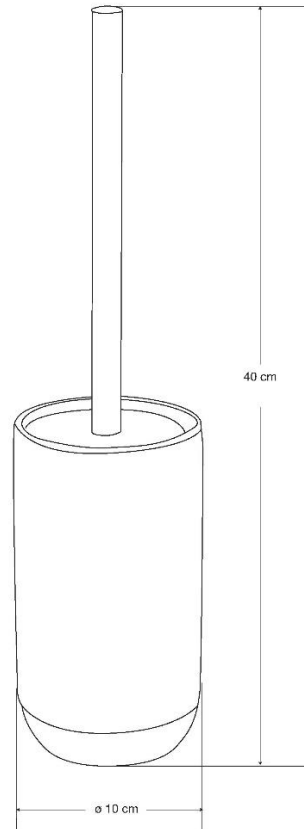

NATURAL KEPA – TOILET BRUSH HOLDER

SKU 215747

DIMENSIONS:

Length: 400 mm

Width: 100 mm

Material	Cement / Copper
Colour	Grey / Copper

06.2018

F215747e