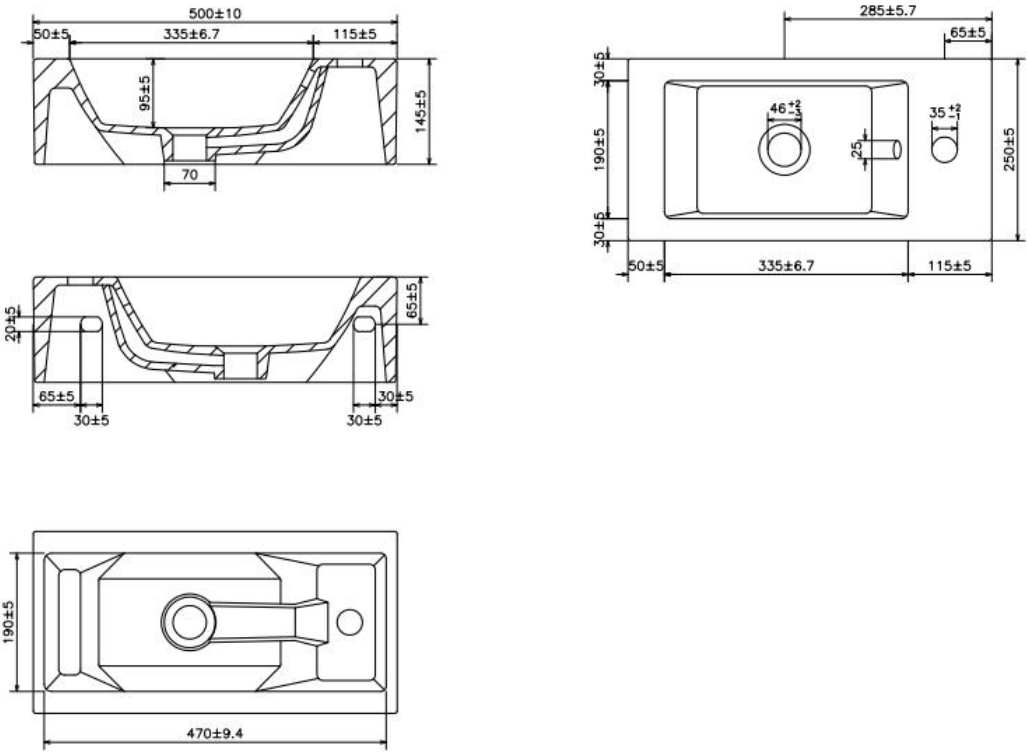

VIGO – HAND WASHBASIN - RIGHT

SKU 018068

DIMENSIONS: **Length:** **500 mm**
 Width: **250 mm**
 Height: **145 mm**

Sink	Hand washbasin – rectangular
Material	Porcelain
Colour	White
Overflow	Yes
Faucet	With pre-drilled tap hole for mixer on the right, Ø 35 mm