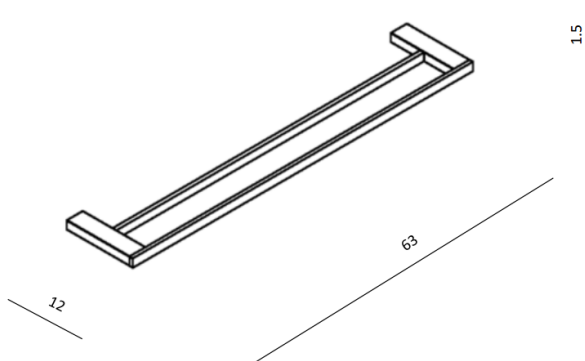

VIGOR – DOUBLE TOWEL RAIL 60 CM

SKU 215719

DIMENSIONS:

Length: 630 mm
Width: 15 mm
Depth: 120 mm

Material	Brass/aluminium
Colour	Brushed nickel
Fixing	Wall mounted
Characteristics	Fixation set included