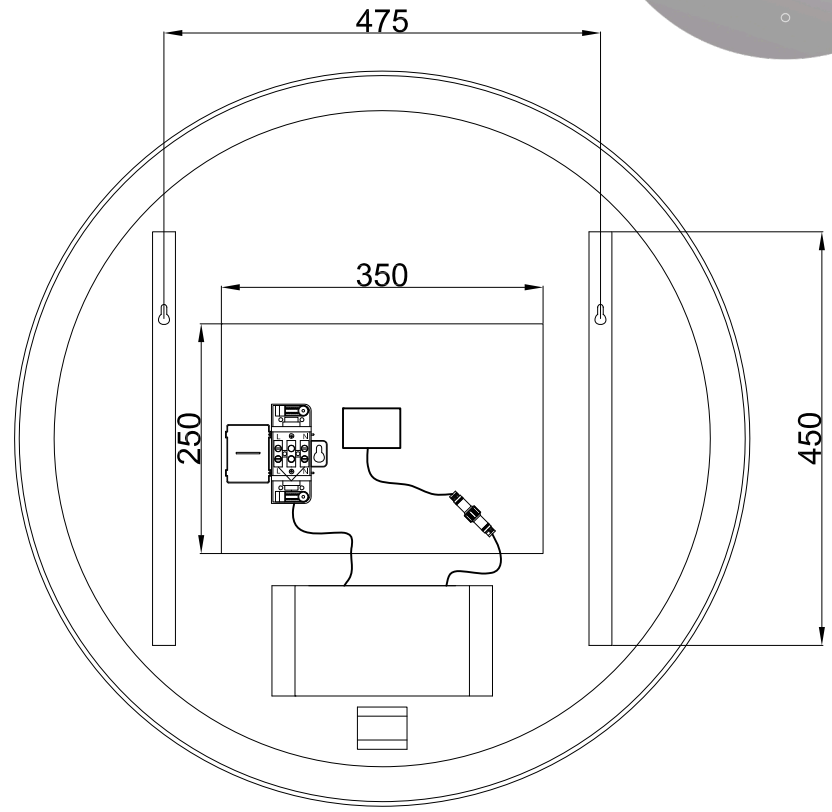

FRONT VIEW

SIDE VIEW

BACK VIEW

Model: Spiegel Round 80 rond backlight LED
Artikelnummer: SPI991382