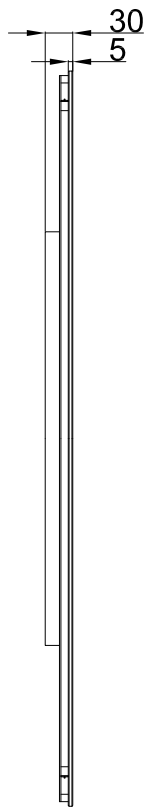

FRONT VIEW

SIDE VIEW

BACK VIEW

Model: Spiegel Round 80 rond backlight LED
Artikelnummer: SPI991382