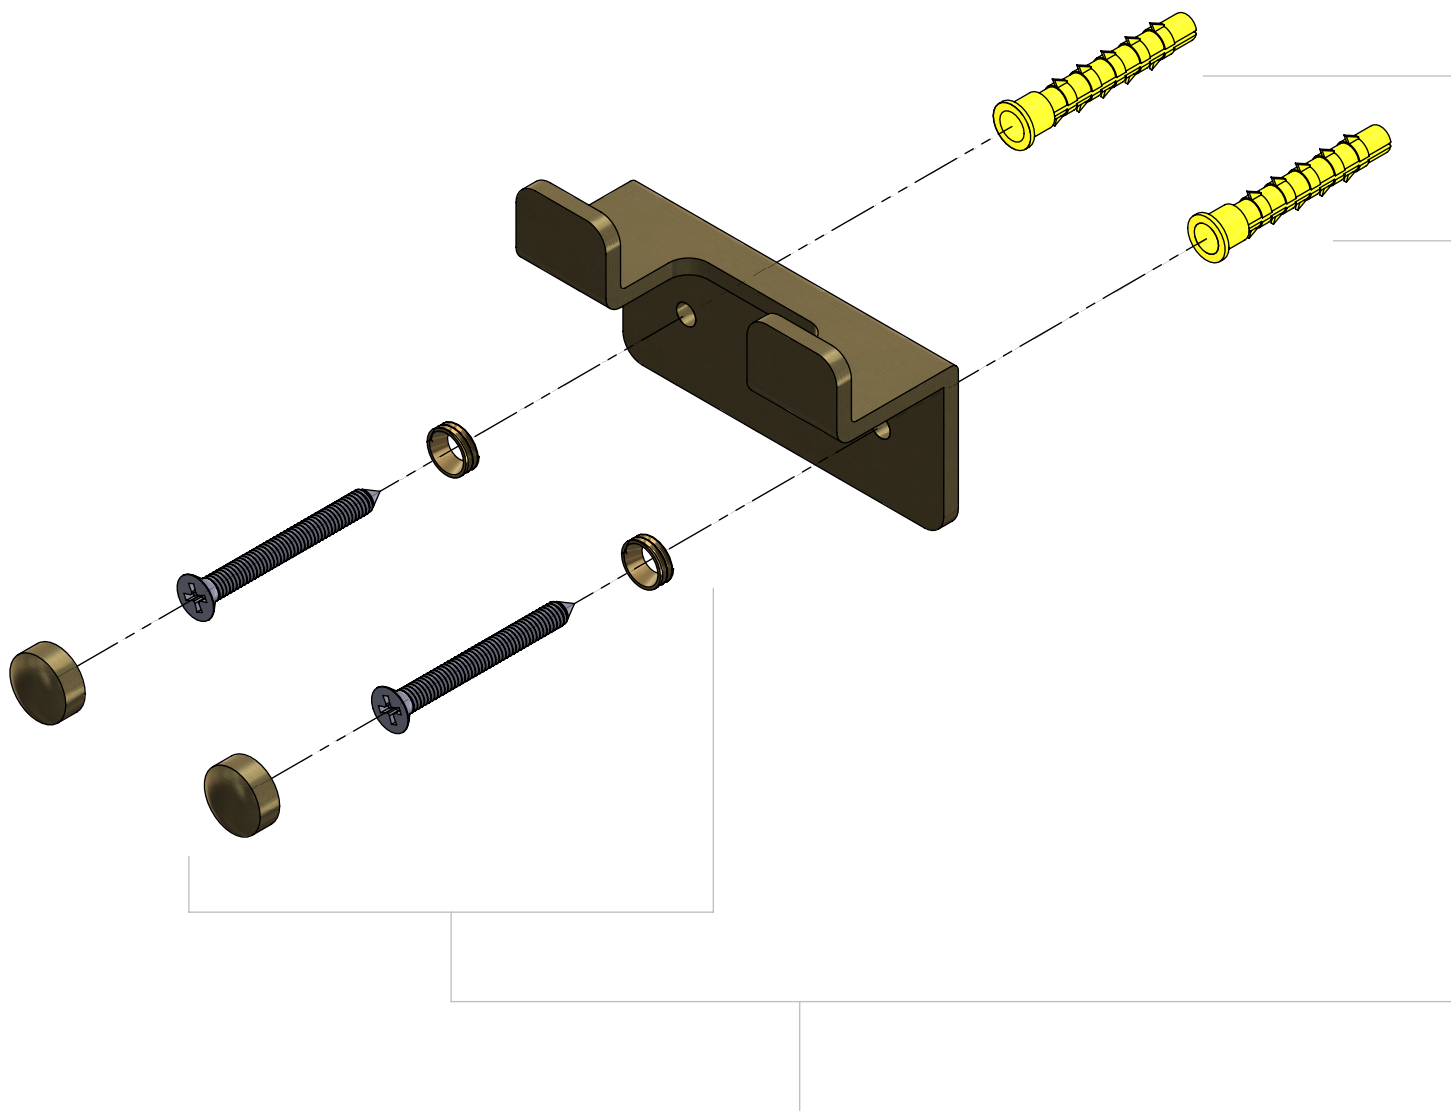

Fold - towel hook

Gold brushed PVD, double

clou

CL/09.04066.82

Spare parts

CL/1051.9100.82