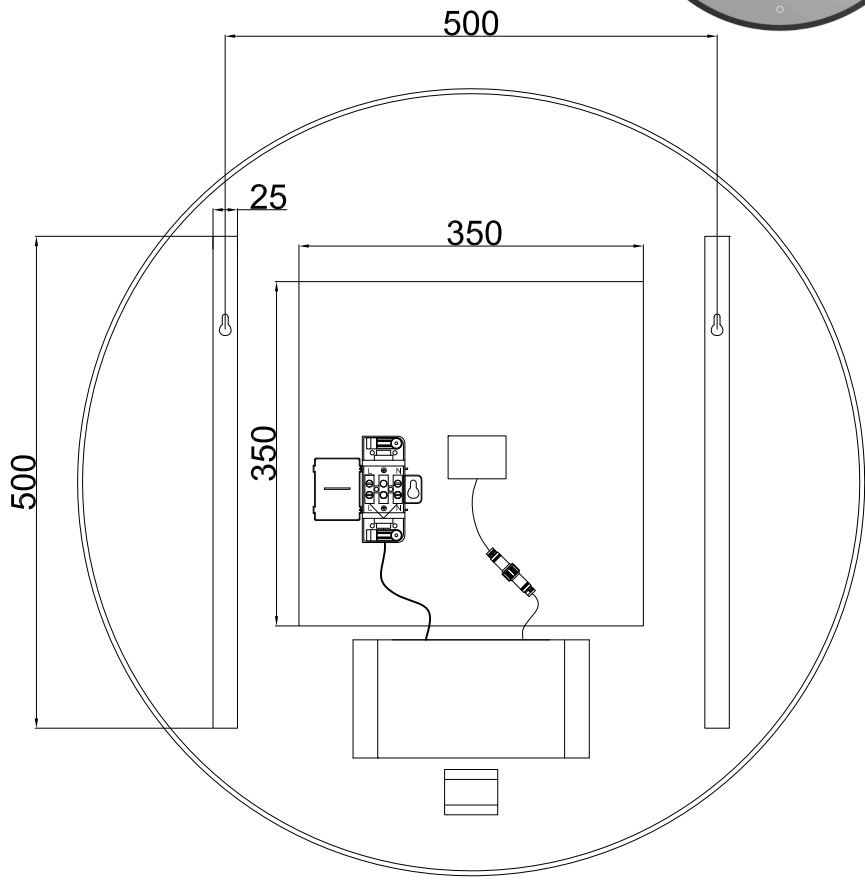

FRONT VIEW

SIDE VIEW

BACK VIEW

|   |
|---|
| Model: Spiegel Framed 80 rond mat zwart front LED |
| Artikelnummer: SPI125441                          |