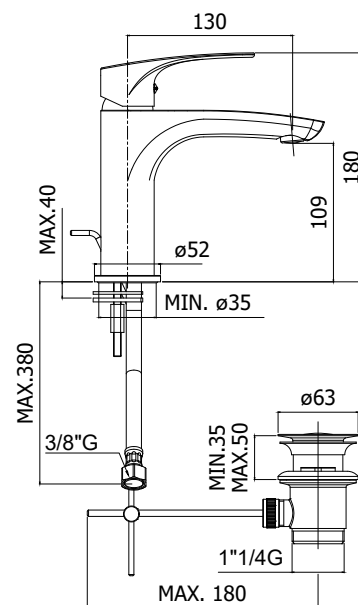

Lena

Wash basin mixer without pop up waste

sku 180600

PRODUCT IMAGE

TECHNICAL DRAWING

DESCRIPTION

Wash basin mixer complete with:

- SLIM AIR Aerator M24x1
- Set of 2 stainless steel hoses 3/8"G
- Chroom finish
- Without pop up waste
- 7,92 L/min