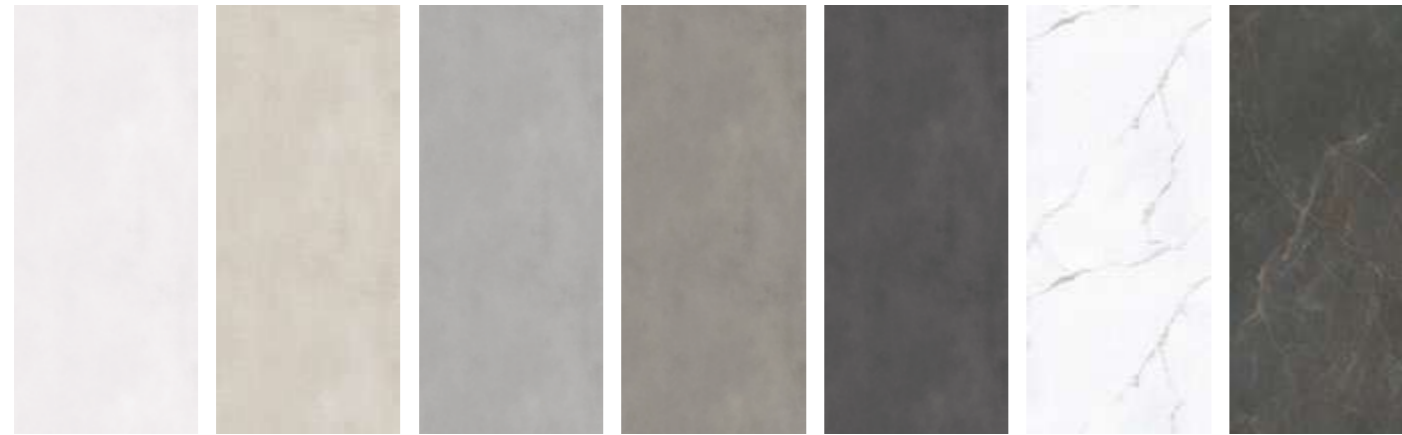

Essenza Ego White   Essenza Ego Cream   Essenza Ego Pearl   Essenza Ego Greige   Essenza Ego Anthracite   Essenza Calacatta   Essenza Montain

ES Materiales de vanguardia. Essenza es un nuevo revestimiento que se coordina con nuestro plato West. Se fabrican en paneles de PVC, un material impermeable e ignífugo que resiste el ataque bacteriano y la formación de moho.

Una de sus principales ventajas es la ligereza y la fácil colocación que permite. Otra de las virtudes del material es que se puede reciclar.

Essenza es la primera colección que lanzamos con este material, compuesta de 6 tonos de una gama neutra que permite adaptar la colección a cualquier espacio.

Cada color está disponible con 3 gráficas en acabado "soft" de 120x280 cm y 4 mm de espesor.

EN Cutting-edge materials. Essenza is a new coating that coordinates with our West shower tray. It's made of PVC panels, a waterproof and fireproof material that withstands bacterial attacks and mould.

One of its key advantages is that it's lightweight and easy to fit. Another virtue of the material is that it can be recycled.

Essenza is the first collection we've launched with this material, featuring six neutral tones that adapt to any bathroom.

Each colour is available with three patterns in a soft finish of 120x280 cm and 4 mm thick.

FR Matériaux d'avant-garde. Essenza est un nouveau revêtement qui se coordonne avec notre bac West. Ils sont fabriqués en panneaux PVC, à savoir un matériau imperméable et ignifuge capable de résister aux attaques bactériennes et à la formation de moisissures.

Il a pour principaux avantages la légèreté et la facilité d'installation. Une autre des vertus du matériau est qu'il peut être recyclé.

Essenza est la première collection que nous lançons avec ce matériau, composé de 6 teintes appartenant à une gamme neutre pour une adaptation de la collection à n'importe quel espace.

Chaque couleur est disponible avec 3 finitions graphiques « soft » de 120x280 cm, avec 4 mm d'épaisseur.

IT Materiali all'avanguardia. Essenza è un nuovo rivestimento che si coordina con il nostro piatto West. Realizzato con pannelli in PVC, un materiale impermeabile e ignifugo che resiste all'attacco batterico e alla formazione di muffe.

Tra i suoi principali vantaggi annovera la leggerezza e la facilità di posizionamento. Un'altra virtù del materiale è che può essere riciclato.

Essenza è la prima collezione che lanciamo con questo materiale, composta da 6 tonalità di una gamma neutra che permette di adattare la collezione a qualsiasi spazio.

Ogni colore è disponibile con 3 grafiche in finitura "soft" 120x280 cm e spessore 4 mm.

DE Modernste Materialien. Essenza ist eine neue Beschichtung die sich perfekt mit unseren Duschwannen West verbindet. Sie bestehen aus PVC-Platten, einem wasserdichten und feuerfesten Material, das Bakterienbefall und Schimmelbildung verhindert.