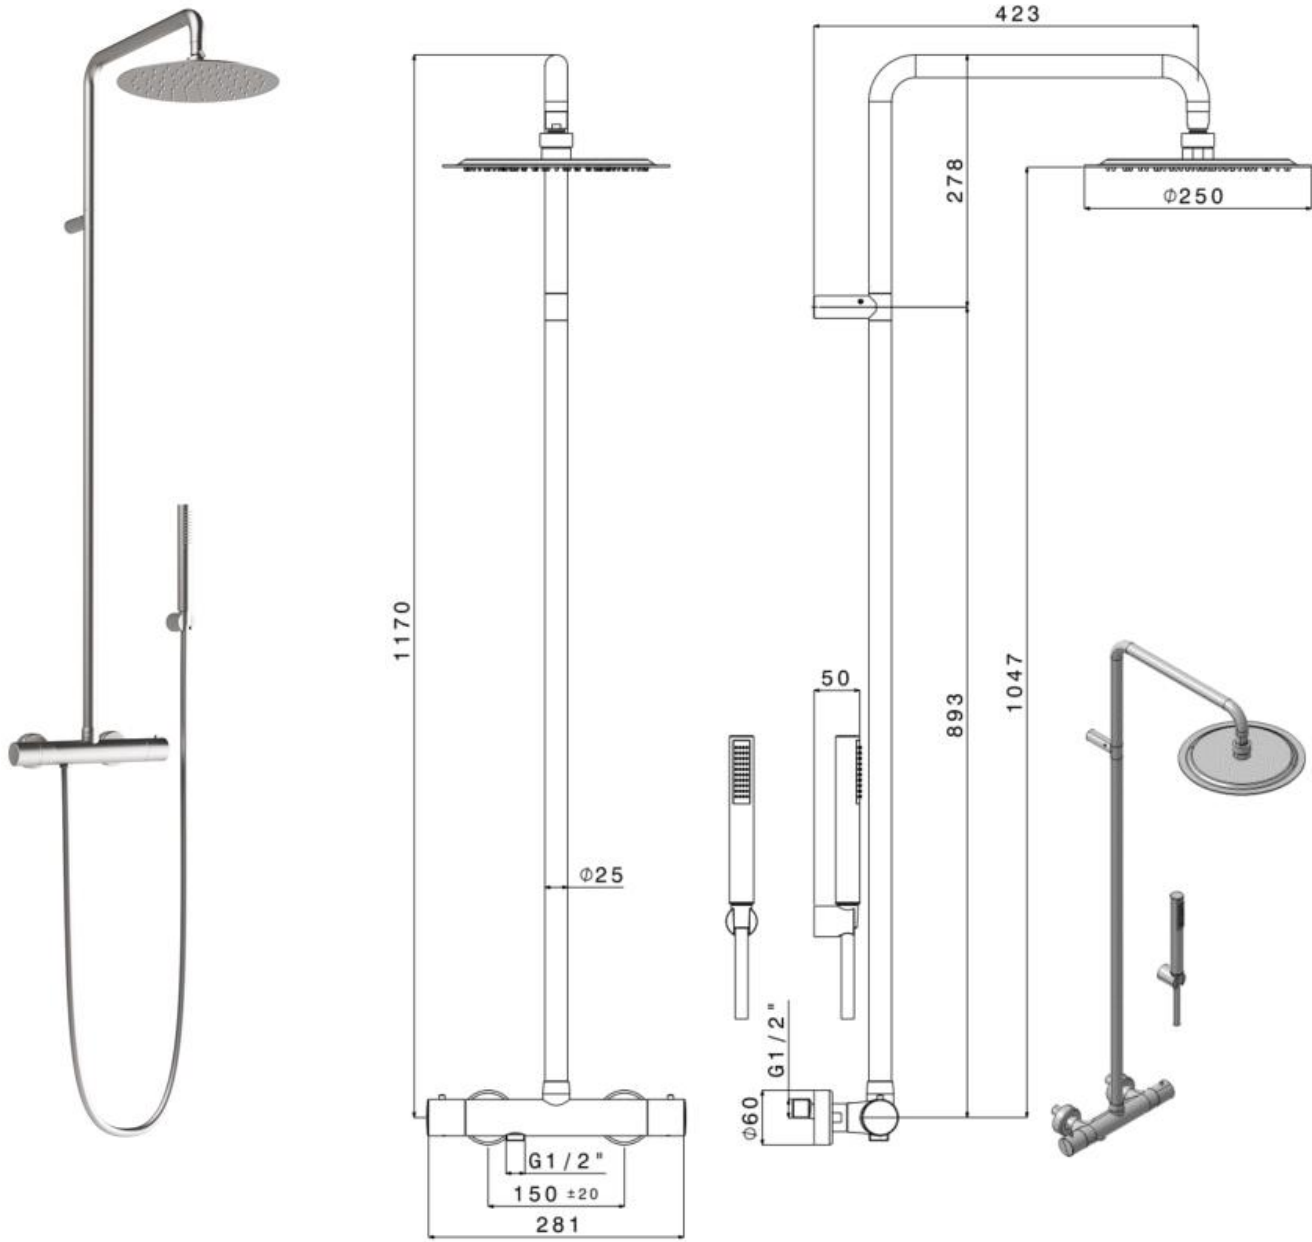

NERO – THERMOSTATIC SHOWER SYSTEM – BRUSHED NICKEL

SKU 156602

PICTURE:

DIMENSIONS:

| | |
|-----------------------------------|------------------------------------------------|
| Type | Thermostatic shower system with handshower set |
| Finish | Brushed nickel |
| Material | Brass |
| | |
| Type of connection | Universal - G 1/2" |
| Cartridge | Ceramic |
| Handle | Metal |
| Fixation | Wall mounted |
| Water saving | Yes |
| Non-Return valve | Yes |
| Energy saving | Yes |
| ECO handle | No |
| Cold body | No |
| Safety button 38°C | Yes |
| Hand shower output pressure 3 bar | 11.3 l/min |
| Head shower output pressure 3 bar | 9 l/min |
| Easy clean anti lime | Yes |
| Shower hose | PVC, L= 150 cm |
| Hand shower | Metal, 1 jet |
| Head shower | Metal, Ø 250 mm |
| | |
| Certificate | ACS, Belgaqua |
| Weight | 5 kg |
| Warranty | 5 years |
| | |
| Extra's | Anti-twist, anti-kink, fixation set included |