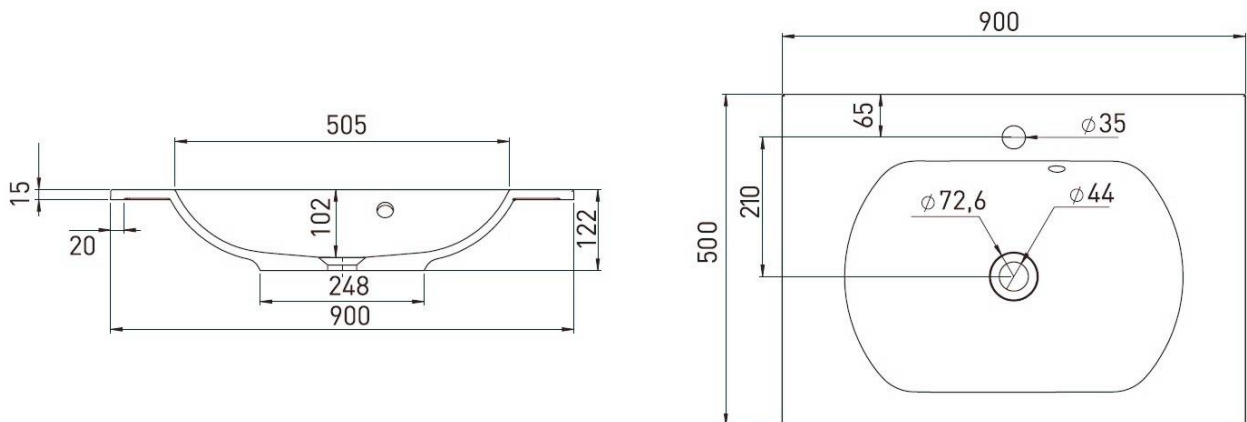

NEVA – WASHBASIN / INTEGRATED TABLET - 90X50

SKU 928354

Rev.
Dimensions and assortment can be modified without prior notification.

F928354E

NEVA – WASHBASIN / INTEGRATED TABLET - 90X50

SKU 928354

<u>Dimensions:</u>	900x500x15 mm
<u>Colour:</u>	white
<u>Material:</u>	resin / artificial marble
<u>Characteristics:</u>	- washbasin / tablet to be integrated to cabinet - central tap hole - with overflow
<u>Weight:</u>	15.00 kg
<u>Warranty:</u>	60 months