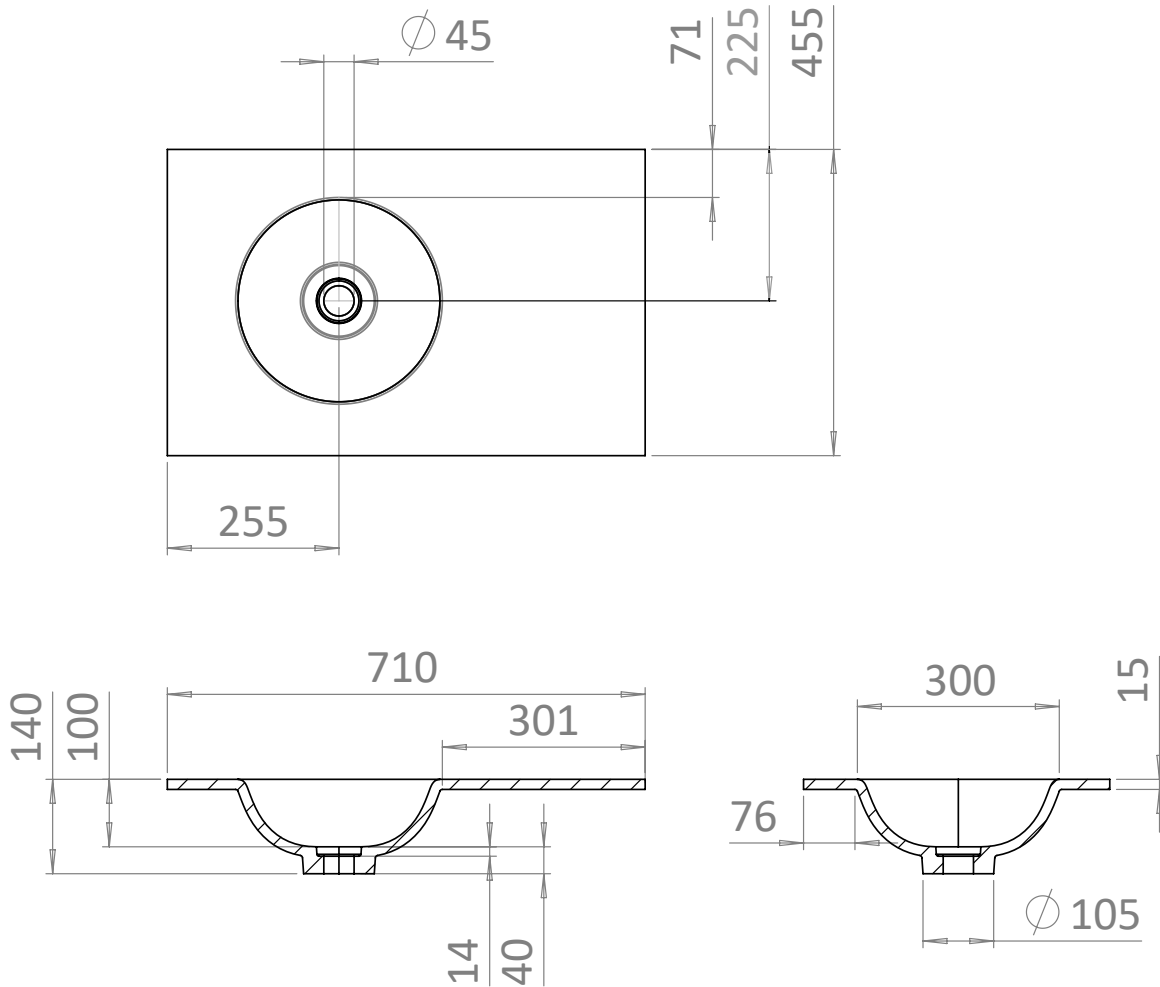

PRODUCT DATA SHEET

PRODUCT CODE

IF700SPW_LH

RANGE

INFINITY

DESCRIPTION

700mm Basin 0TH LH Polar White

COLOUR Polar White

COLOUR CODE/ REFERENCE Crosswater Exclusive

MATERIAL Minerva Solid Surface

STANDARDS EN 31
EN 14688 - CLO

INSTALLATION TYPE Furniture Mounted

CAPACITY OF WATER AT OVERFLOW LEVEL 4.2 L

BASIN WASTE SIZE 45mm

TAP HOLES 0

OVERFLOW No

WARRANTY 10 Years

TECHNICAL DIMENSIONS

Dimensions in mm unless otherwise specified.

Tolerances (per material type) apply.

V10522