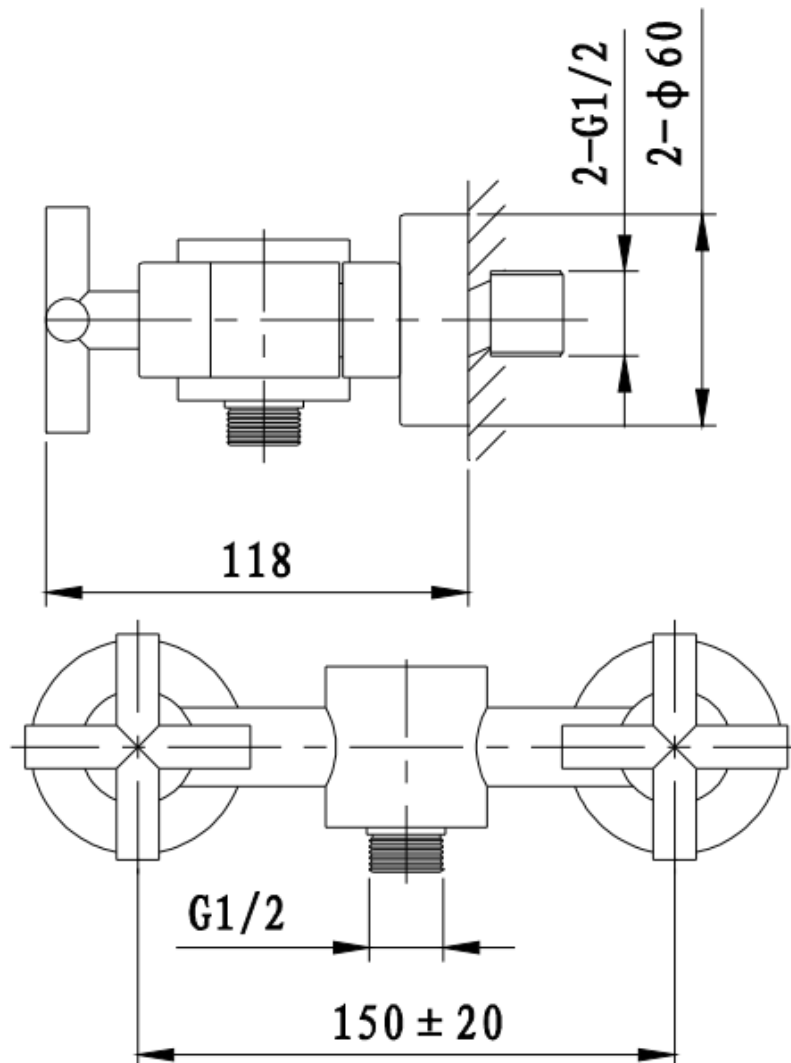

DIONA – SHOWER MIXER

SKU 157266

DIONA – SHOWER MIXER

SKU 157266

<u>Dimensions:</u>	distance from axis: 150 mm
<u>Material:</u>	brass
<u>Colour:</u>	chromed
<u>Mounting:</u>	wall-mounted
<u>Characteristics:</u>	<ul style="list-style-type: none">- shower mixer- crosshead handles- without shower set- ceramic discs- Belgaqua approved