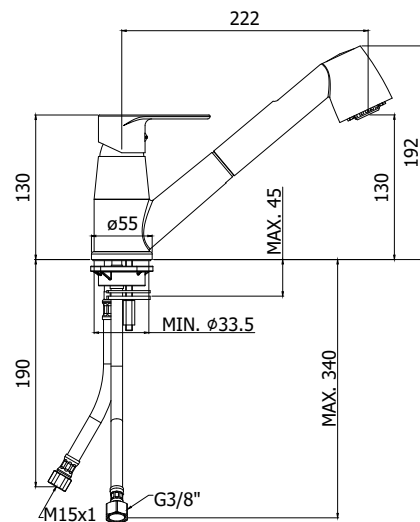

Lena

One-hole sink mixer with swivelling spout

sku 180606

PRODUCT IMAGE

TECHNICAL DRAWING

DESCRIPTION

One-hole sink mixer with swivelling spout complete with:

- Set of 2 stainless steel hoses 3/8"G
- 1 stainless steel hose M15x1
- 1/2"-M15x1 / L.1500 mm nylon hose with weight
- Chrom finish
- With (two-spray) ABS pull out hand-shower
- 11 L/min