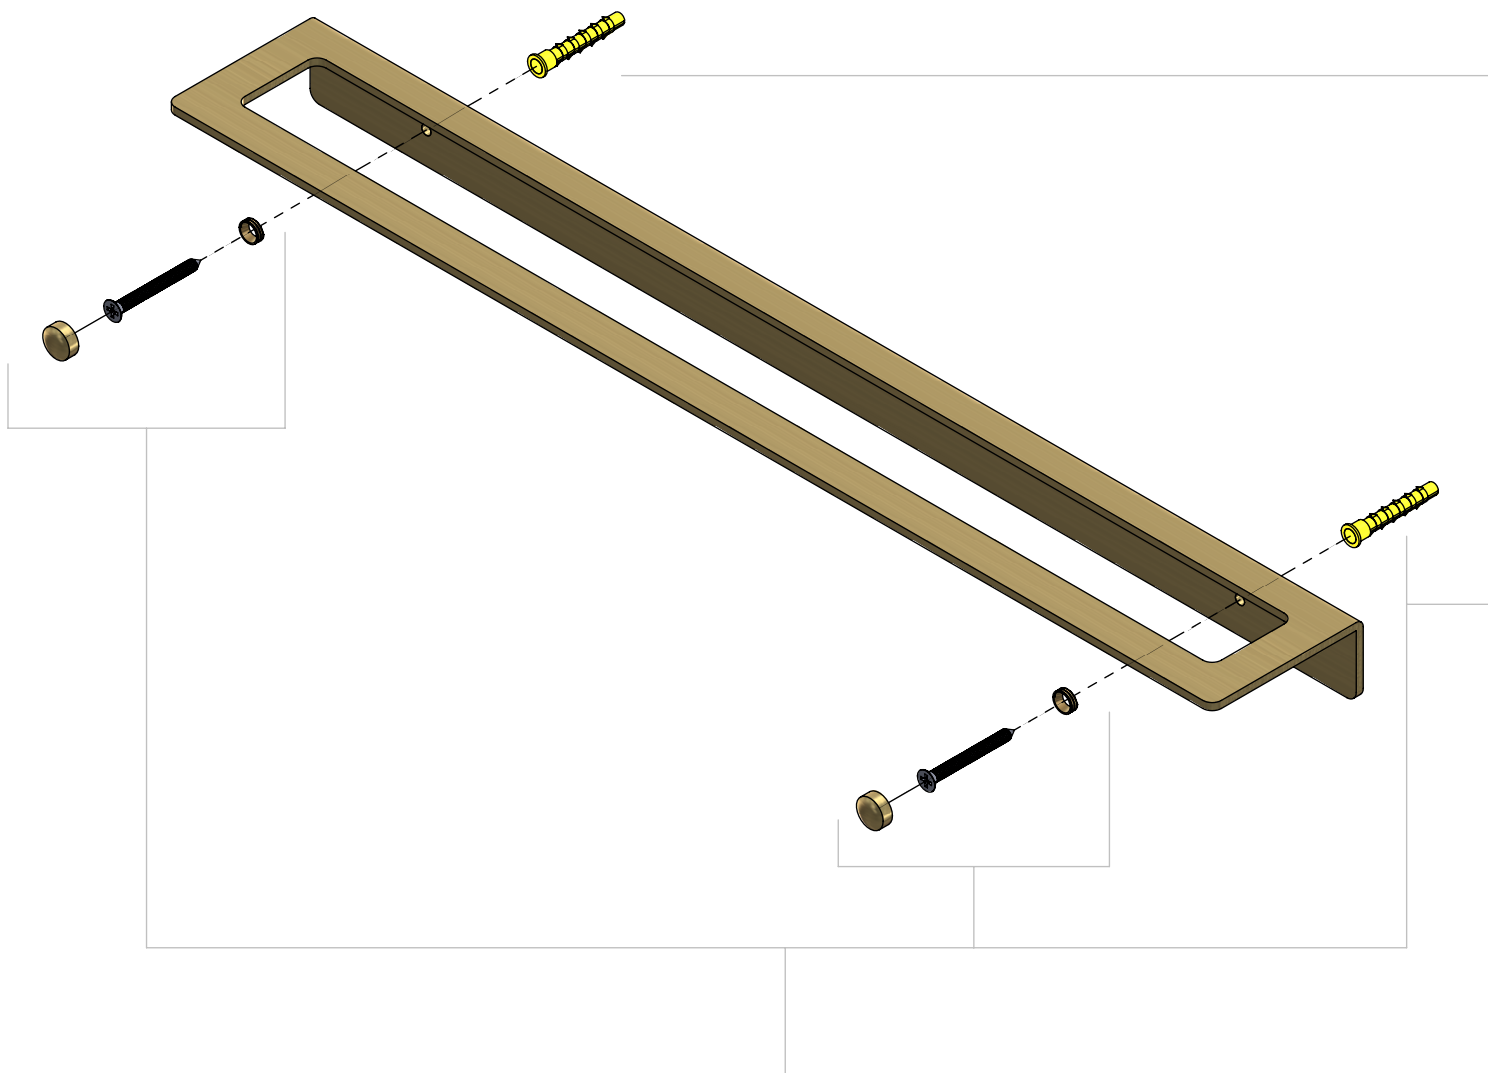

Fold - towel rail

Gold brushed PVD, 45cm

clou

CL/09.04051.82

Spare parts

CL/1051.9100.82