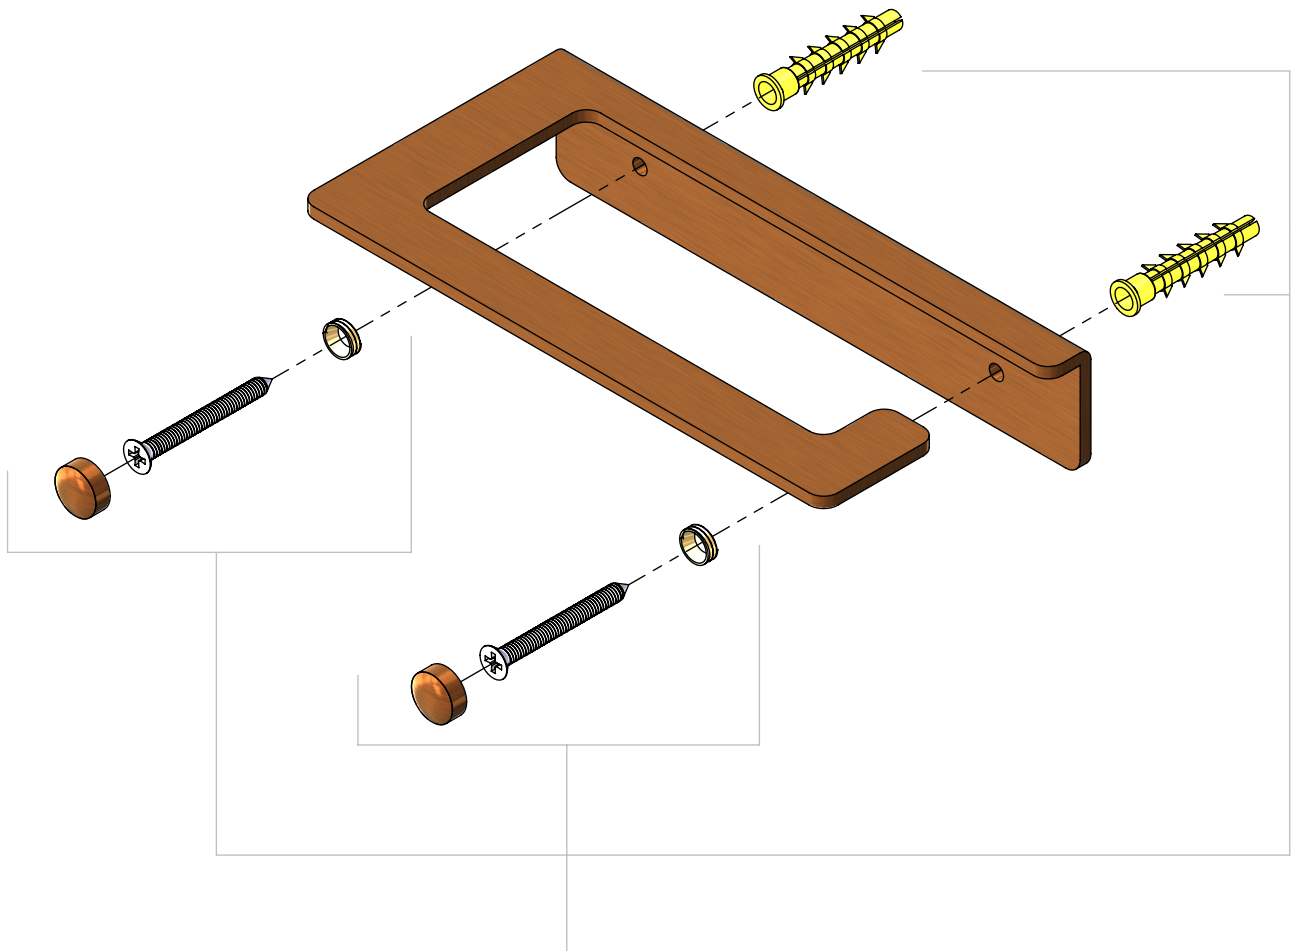

# Fold - toilet paper holder

Bronze brushed PVD

**clou**

CL/09.04030.83

Spare parts

CL/1051.9100.83