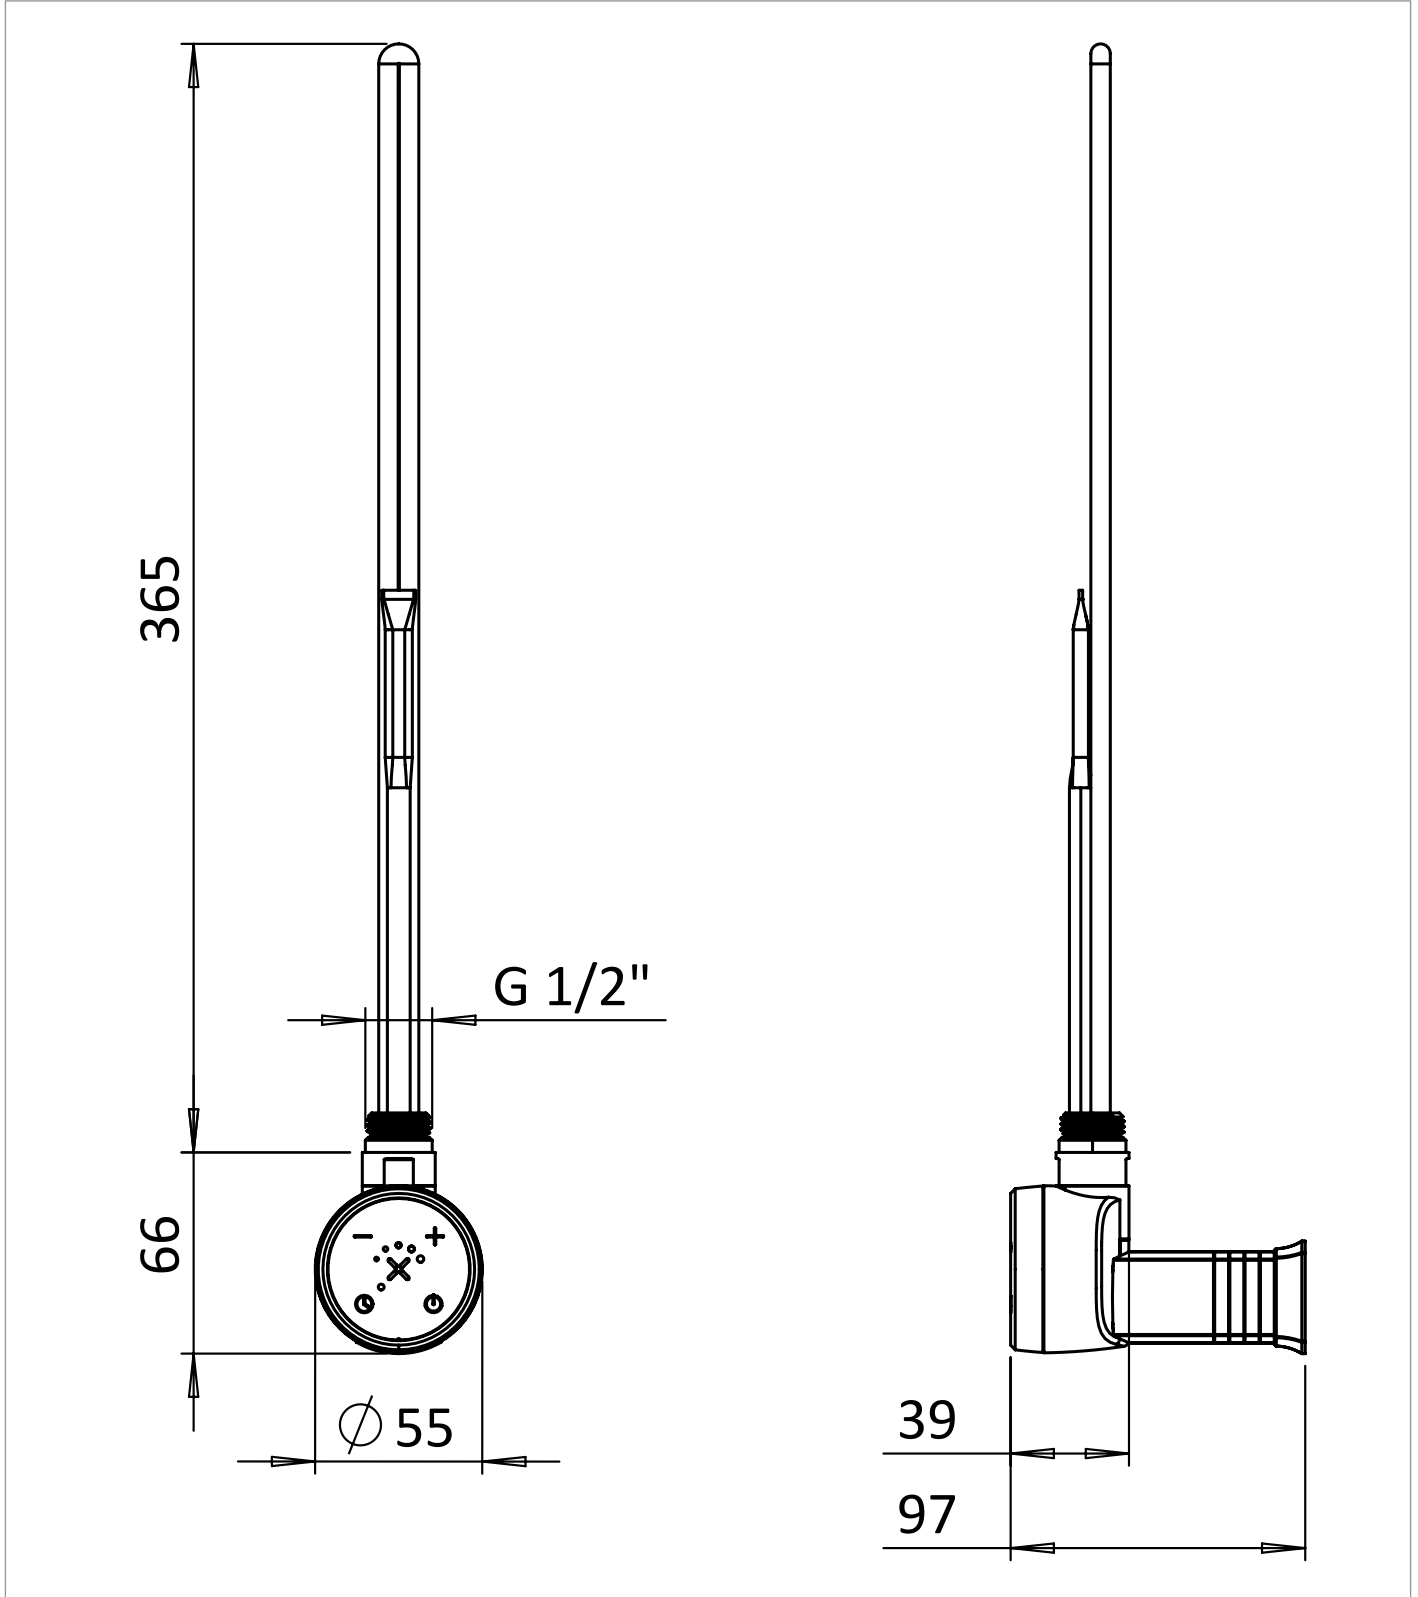

PRODUCT DATA SHEET

PRODUCT CODE

ELE600MW

RANGE

Elements

DESCRIPTION

Element 600W Matt White

WEBSITE LINK [Click Here](#)

CATEGORY	Heating
COLOUR	Matt White
FINISH APPLICATION	Lacquered
PRIMARY MATERIAL	ABS
PRODUCT LENGTH MM	55
PRODUCT HEIGHT MM	66
PRODUCT WIDTH MM	431
PRODUCT BOXED WEIGHT (KG)	0.65
INSTALL TYPE	N/A
STANDARDS	BS EN 60335-1:2012

OUTPUT (WATTS)	600
IP RATING HEATING	IPx5
CUT OUT TEMPERATURE (DEGREES)	65
OUTPUT (BTU ΔT=50)	2047.28
FULLY FILLED WEIGHT (KG)	0.31

TECHNICAL DIMENSIONS

Dimensions in mm unless otherwise specified.

Tolerances (per material type) apply.