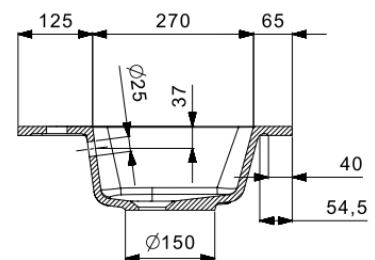

COR – WASHBASIN / INTEGRATED TABLET – 80X46

SKU 933820

DIMENSIONS:
Length: 805 mm
Depth: 460 mm
Height: 14 mm

Washbasin	Tablet – 1 Washbasin
Material	Artificial marble
Color	Mat white
Mounting	Tablet
With tap hole	Yes
With overflow	Yes