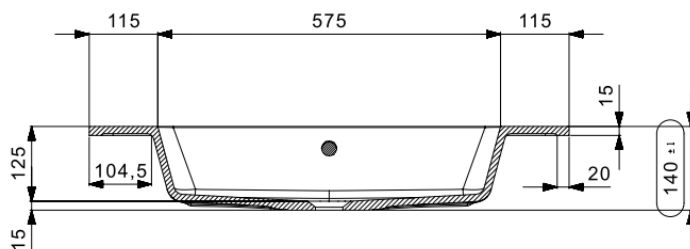

COR – WASHBASIN / INTEGRATED TABLET – 80X46

SKU 933820

DIMENSIONS:
Length: 805 mm
Depth: 460 mm
Height: 14 mm

Washbasin	Tablet – 1 Washbasin
Material	Artificial marble
Color	Mat white
Mounting	Tablet
With tap hole	Yes
With overflow	Yes