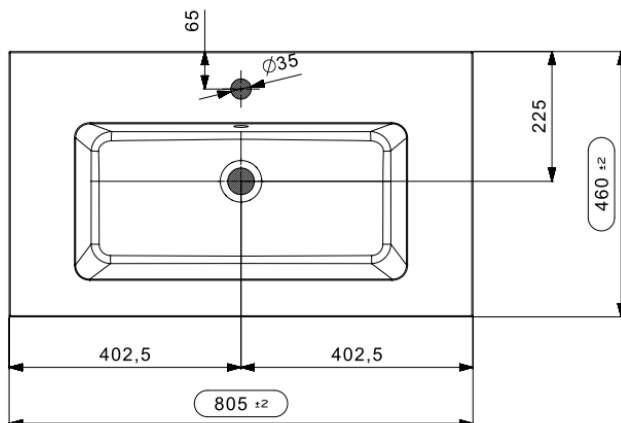

COR – WASHBASIN / INTEGRATED TABLET – 80X46

SKU 933820

DIMENSIONS:
Length: 805 mm
Depth: 460 mm
Height: 14 mm

Washbasin	Tablet – 1 Washbasin
Material	Artificial marble
Color	Mat white
Mounting	Tablet
With tap hole	Yes
With overflow	Yes