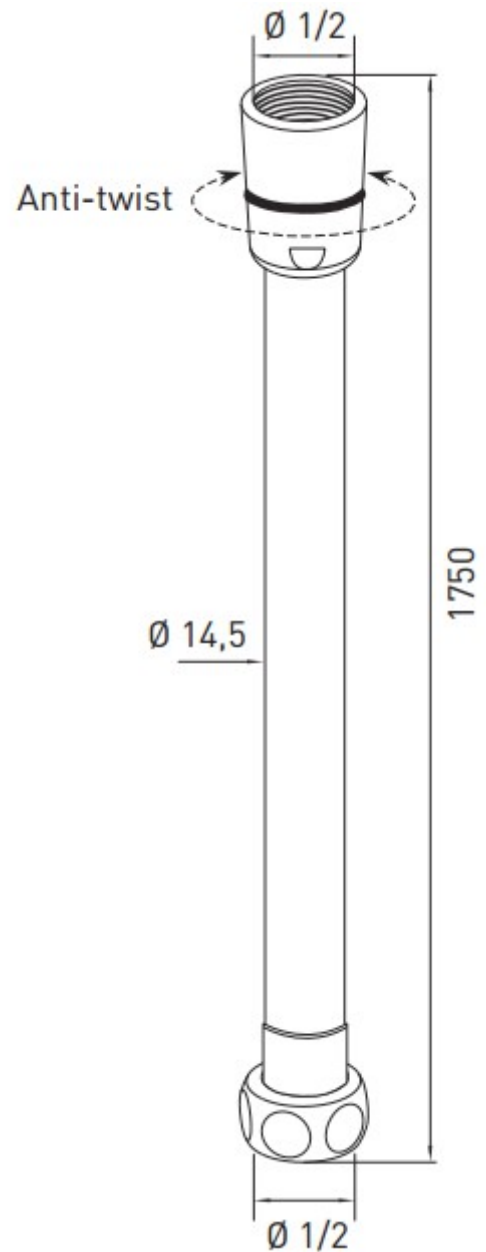

FLUSSIO – SHOWER HOSE - 175 CM

SKU 186138

FLUSSIO – SHOWER HOSE - 175 CM

SKU 186138

- Colour: chromed
- Material: smoothed plastic
- Characteristics:
- smoothed shower hose 175 cm
 - anti-scratch
 - anti-twist
 - anti-folds
 - universal connection ½"