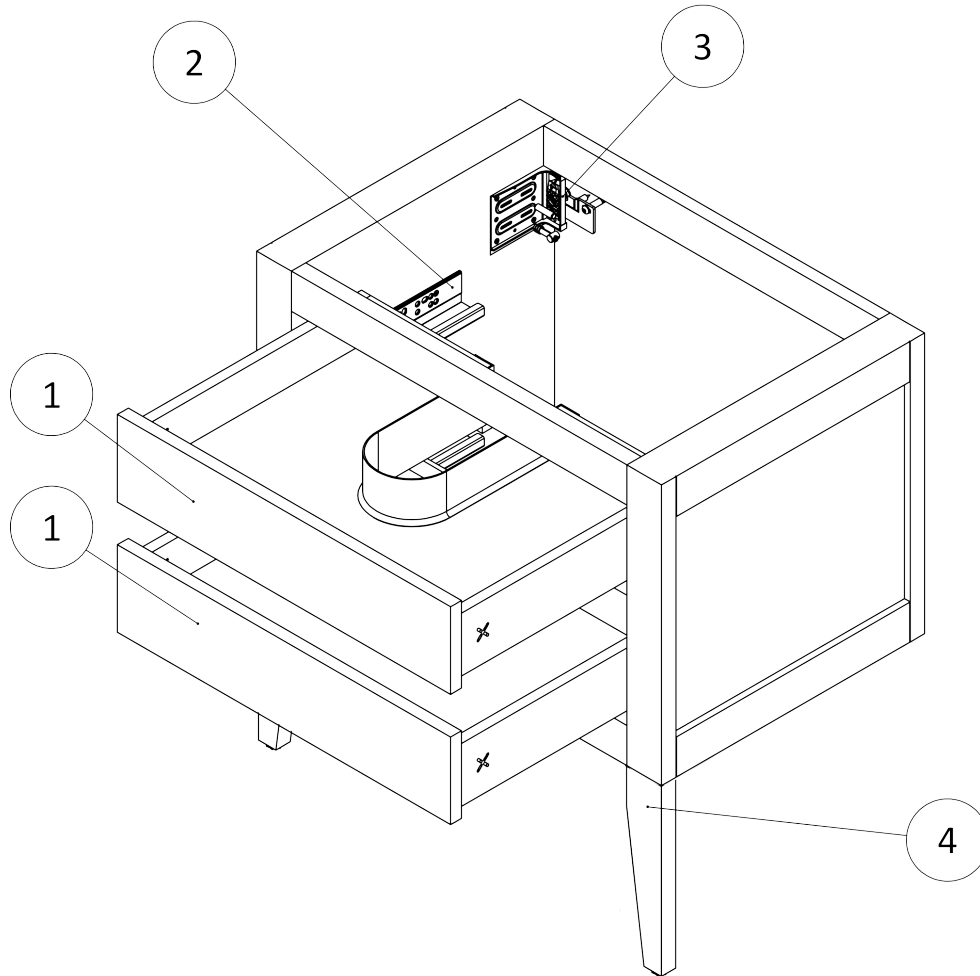

# PRODUCT DATA SHEET

PRODUCT CODE  
CV7000SG

RANGE  
CANVASS

DESCRIPTION  
Basin Unit 700mm Storm Grey

COLOUR	Storm Grey
COLOUR CODE/ REFERENCE	NCS S 3502-Y
MATERIAL	16 and 18mm MDF Solvent Free Acrylic Lacquer
STANDARDS	EN 13986 EN 14749
INSTALLATION TYPE	Floor Standing with Legs or Wall Hung
DRAWER BOX	Self Coloured to Carcass Concealed Runners
DRAWER RUNNERS	Emuca Silver - Soft Close, Pull to Open
DRAWER EXTENSION	Full Extension
DRAWER ADJUSTMENT	3 Way
DRAWER CAPACITY	30kg
WALL HANGERS	ITALIANA FERRAMENTA Libra 11 With Safety Lock - Factory Fitted Load Capacity 200kg Per Pair On A Solid Wall 3 Way Adjustment
ADJUSTABLE FEET	Yes
WARRANTY	10 Years

## TECHNICAL DIMENSIONS

Dimensions in mm unless otherwise specified.

Tolerances (per material type) apply.

V10522

**SPARES DIAGRAM**

NUMBER	PART CODE	DESCRIPTION
1	DF_CV7000WG	Canvass Drawer Front - Gloss White
	DF_CV7000IB	Canvass Drawer Front - Indigo Blue
	DF_CV7000SG	Canvass Drawer Front - Storm Grey
	DF_CV7000SGR	Canvass Drawer Front - Sage Green
2	RUNNERSCANVASS	Set of Drawer Runners x2 Canvass Depth 370mm
3	WBRACKETSCANVASS	Wall Brackets x2 Canvass
4	LEGISNTALL_CANVASS	Canvass Leg Install kit