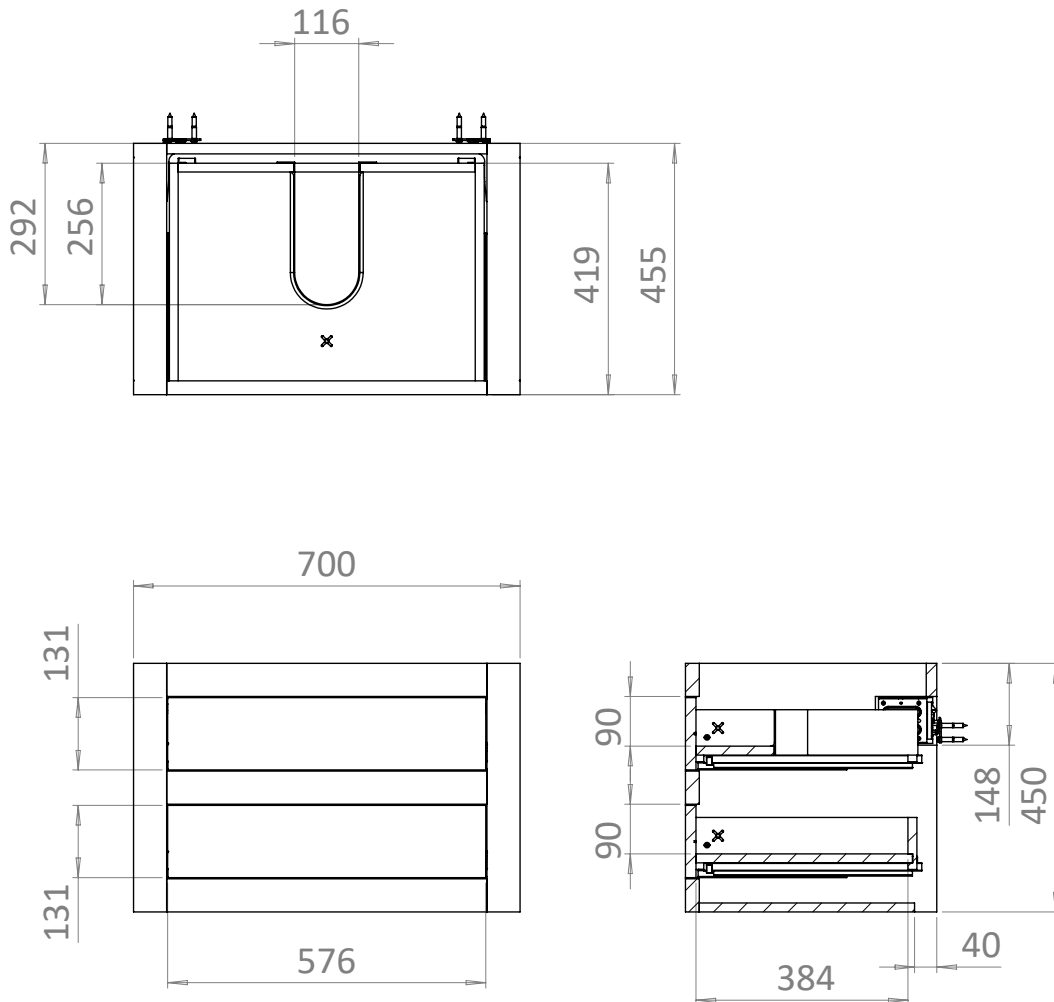

# PRODUCT DATA SHEET

PRODUCT CODE  
CV7000SG

RANGE  
CANVASS

DESCRIPTION  
Basin Unit 700mm Storm Grey

COLOUR	Storm Grey
COLOUR CODE/ REFERENCE	NCS S 3502-Y
MATERIAL	16 and 18mm MDF Solvent Free Acrylic Lacquer
STANDARDS	EN 13986 EN 14749
INSTALLATION TYPE	Floor Standing with Legs or Wall Hung
DRAWER BOX	Self Coloured to Carcass Concealed Runners
DRAWER RUNNERS	Emuca Silver - Soft Close, Pull to Open
DRAWER EXTENSION	Full Extension
DRAWER ADJUSTMENT	3 Way
DRAWER CAPACITY	30kg
WALL HANGERS	ITALIANA FERRAMENTA Libra 11 With Safety Lock - Factory Fitted Load Capacity 200kg Per Pair On A Solid Wall 3 Way Adjustment
ADJUSTABLE FEET	Yes
WARRANTY	10 Years

## TECHNICAL DIMENSIONS

Dimensions in mm unless otherwise specified.

Tolerances (per material type) apply.

V10522

**SPARES DIAGRAM**

NUMBER	PART CODE	DESCRIPTION
1	DF_CV7000WG	Canvass Drawer Front - Gloss White
	DF_CV7000IB	Canvass Drawer Front - Indigo Blue
	DF_CV7000SG	Canvass Drawer Front - Storm Grey
	DF_CV7000SGR	Canvass Drawer Front - Sage Green
2	RUNNERSCANVASS	Set of Drawer Runners x2 Canvass Depth 370mm
3	WBRACKETSCANVASS	Wall Brackets x2 Canvass
4	LEGISNTALL_CANVASS	Canvass Leg Install kit