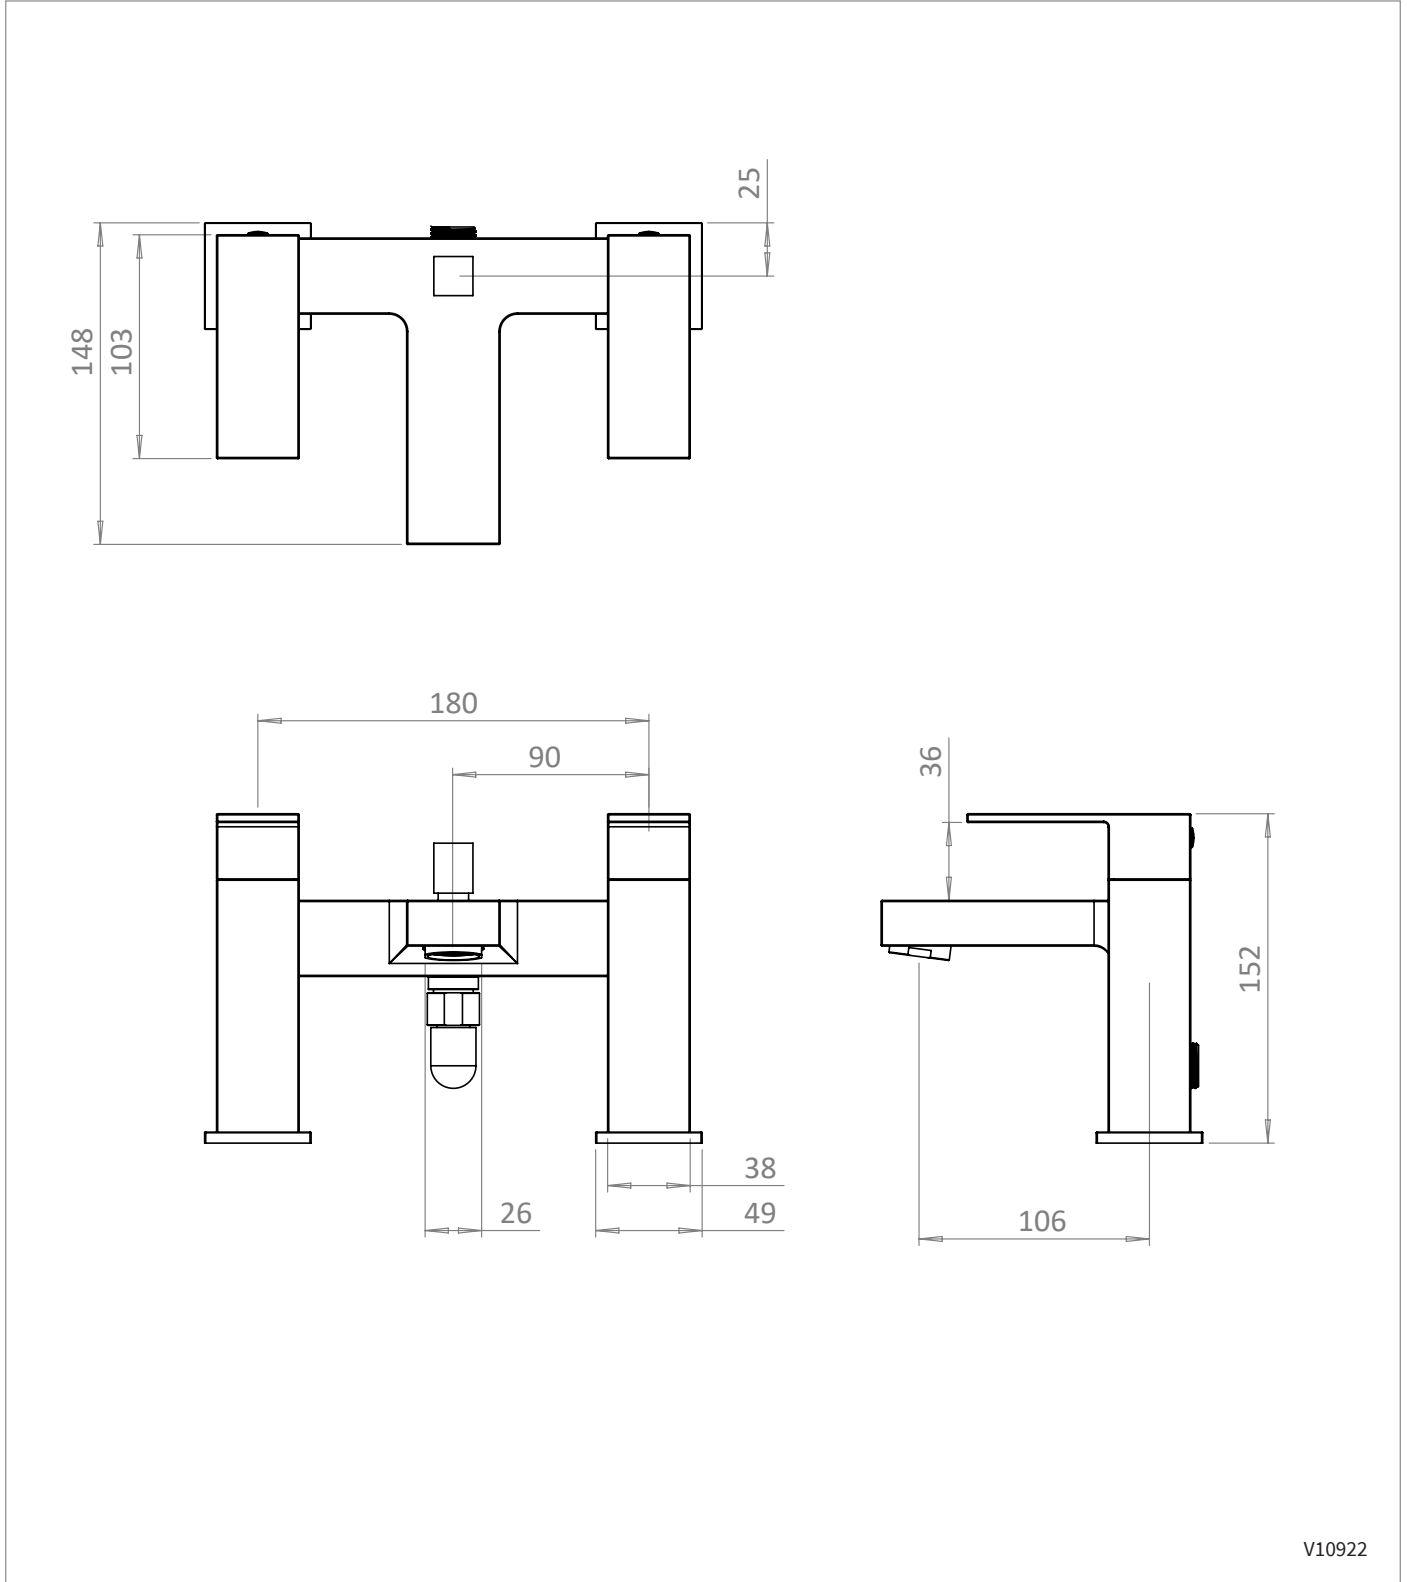

FINISH APPLICATION PVD

INSTALLATION TYPE Deck Mounted

STANDARDS EN 200:2008

HEADWORK 3/4" Quarter Turn  
Ceramic Cartridge

INLET CONNECTIONS THREAD G3/4"

FLOW REGULATOR M24x1 Screw Housing

TAP HOLES 1

SHOWER HOSE & HANDSET INCLUDED Yes

## TECHNICAL DIMENSIONS

Dimensions in mm unless otherwise specified.

Tolerances (per material type) apply.

V10922