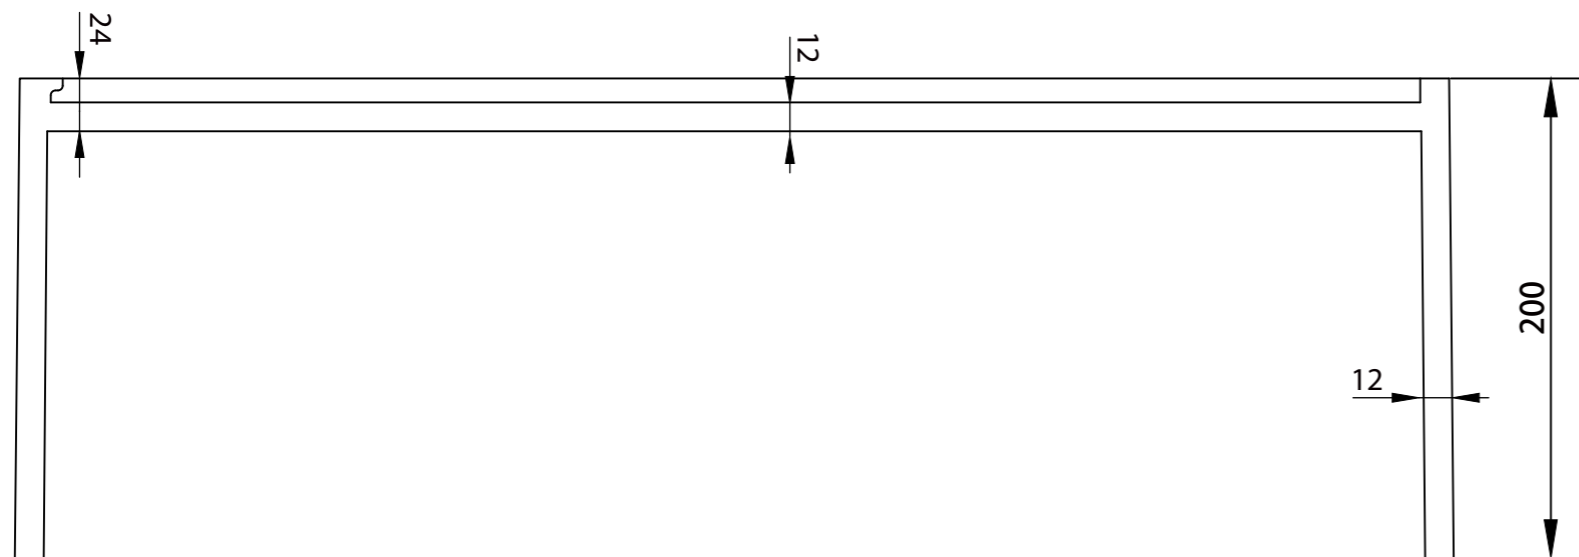

SECTION VIEW A-A

DETAIL C

SECTION VIEW B-B

Accessories List	
Wall Mount Plates (Metal)  2PCS	Magic Sponge  1PC
Rubber Buffer  6PCS	ST4X40 (Cross)  6PCS