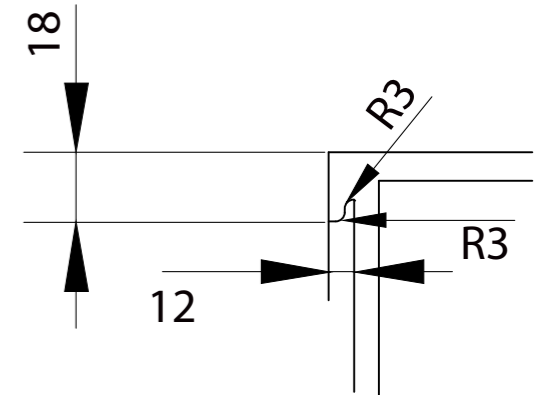

SECTION VIEW A-A

DETAIL C

SECTION VIEW B-B

Accessories List	
Wall Mount Plates (Metal)  2PCS	Magic Sponge  1PC
Rubber Buffer  6PCS	ST4X40 (Cross)  6PCS